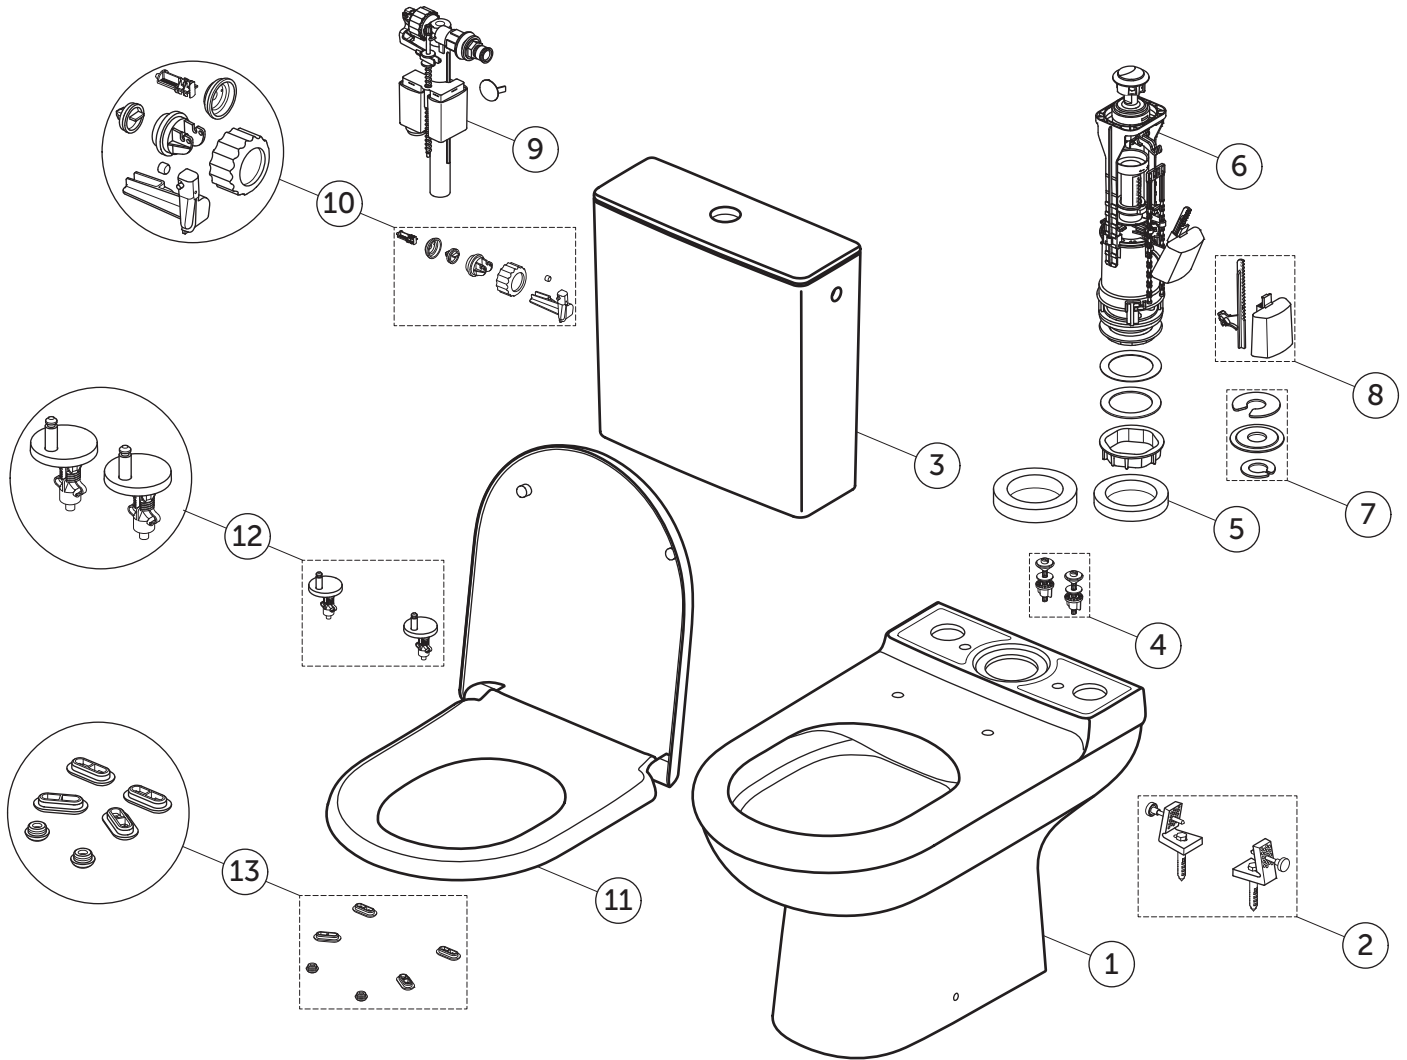

SPARE PARTS

Close Coupled Toilet Pack
HO; RL2; SI; 4/2.5L; S&C WO SC

R006901

EXACTO

Manufactured post 2024

Item	Description	Spare Code
1	EXACTO CC BOWL RL2 WHT	
2	FIXATION SET FOR HIDDEN MOUNTING	WW965413
3	EUROVIT / ULYSSE CC TANK SI + LID WHT	R046901
4	SP SET FIXATIONS FOR CISTERN 60MM SS	PV00867
5	SP CC STICKY WASHER 98x68x15MM	WV03967
6	SP SET OUTLET VALVE DF CHR BTN NO LOGO	PV00567
7	SP SET OUTLET VALVE SEAL + CLIPS	WV03767
8	SP SET OUTLET VALVE RACK + SMALL FLOAT	WV03867
9	SP SIDE INLET VALVE 3/8" BRASS + CAP	PV00667
10	SP SET INLET VALVE ARM + PLUG + MEMBRANE + NUT (SI)	WV03567
11	EXACTO S&C SCL PP WHT	UV09001
12	EXACTO/DELLA/BARI - HINGES SET (BOTTOM PART)	?
13	EXACTO/DELLA/BARI - BUFFERS SET	?

SPARE PARTS

R006901

Close Coupled Toilet Pack
HO; RL2; SI; 4/2.5L; S&C WO SC

EXACTO

Manufactured pre 2024

Item	Description	Spare Code
1	EXACTO CC BOWL RL2 WHT	
2	FIXATION SET FOR HIDDEN MOUNTING	WW965413
3	EUROVIT / ULYSSE CC TANK SI + LID WHT	R046901
4	SP SET FIXATIONS FOR CISTERN 60MM SS	PV00867
5	SP CC STICKY WASHER 98x68x15MM	WV03967
6	SP SET OUTLET VALVE DF CHR BTN NO LOGO	PV00567
7	SP SET OUTLET VALVE SEAL + CLIPS	WV03767
8	SP SET OUTLET VALVE RACK + SMALL FLOAT	WV03867
9	SP SIDE INLET VALVE 3/8" BRASS + CAP	PV00667
10	SP SET INLET VALVE ARM + PLUG + MEMBRANE + NUT (SI)	WV03567
11	EXACTO S&C SCL PP WHT	UV09001
12	EXACTO/DELLA/BARI - HINGES SET (BOTTOM PART)	UV09267
13	EXACTO/DELLA/BARI - DAMPERS SET	UV09167
14	EXACTO/DELLA/BARI - HINGES SET (MONO BAR) (UPPER PART)	UV093BJ
15	EXACTO/DELLA/BARI - BUFFERS SET	UV09467