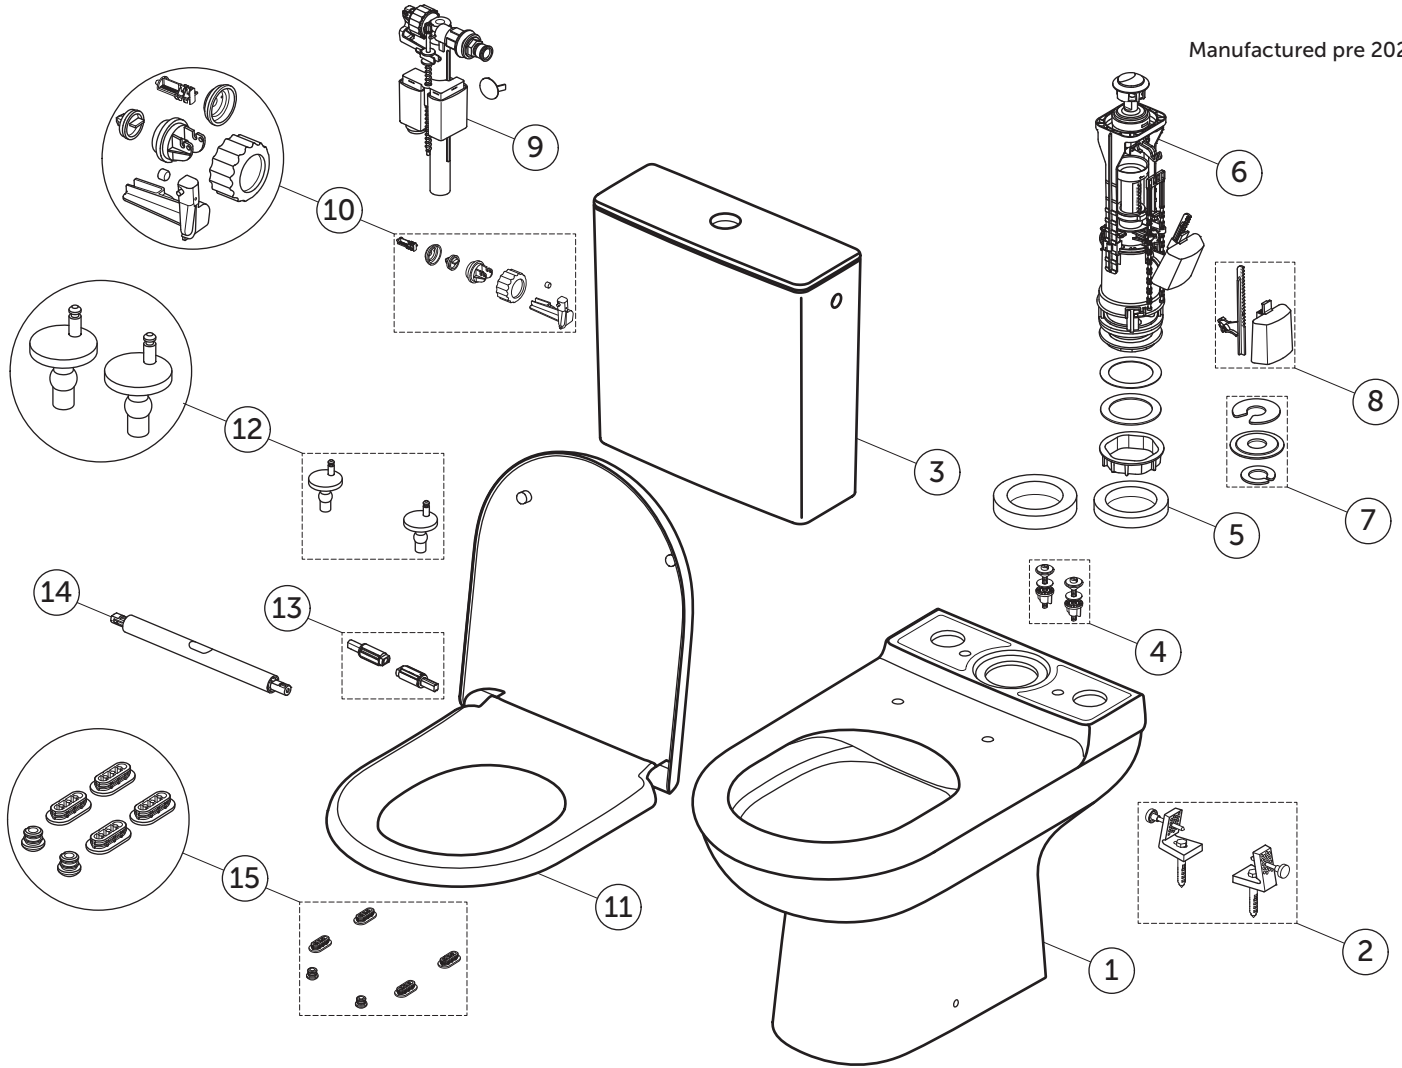

SPARE PARTS

Close Coupled Toilet Pack
HO; RL2; SI; 4/2.5L; S&C WO SC

R006901

EXACTO

Manufactured post 2024

Item	Description	Spare Code
1	EXACTO CC BOWL RL2 WHT	
2	FIXATION SET FOR HIDDEN MOUNTING	WW965413
3	EUROVIT / ULYSSE CC TANK SI + LID WHT	R046901
4	SP SET FIXATIONS FOR CISTERN 60MM SS	PV00867
5	SP CC STICKY WASHER 98x68x15MM	WV03967
6	SP SET OUTLET VALVE DF CHR BTN NO LOGO	PV00567
7	SP SET OUTLET VALVE SEAL + CLIPS	WV03767
8	SP SET OUTLET VALVE RACK + SMALL FLOAT	WV03867
9	SP SIDE INLET VALVE 3/8" BRASS + CAP	PV00667
10	SP SET INLET VALVE ARM + PLUG + MEMBRANE + NUT (SI)	WV03567
11	EXACTO S&C SCL PP WHT	UV09001
12	EXACTO/DELLA/BARI - HINGES SET (BOTTOM PART)	?
13	EXACTO/DELLA/BARI - BUFFERS SET	?

SPARE PARTS

R006901

Close Coupled Toilet Pack
HO; RL2; SI; 4/2.5L; S&C WO SC

EXACTO

Manufactured pre 2024

Item	Description	Spare Code
1	EXACTO CC BOWL RL2 WHT	
2	FIXATION SET FOR HIDDEN MOUNTING	WW965413
3	EUROVIT / ULYSSE CC TANK SI + LID WHT	R046901
4	SP SET FIXATIONS FOR CISTERN 60MM SS	PV00867
5	SP CC STICKY WASHER 98x68x15MM	WV03967
6	SP SET OUTLET VALVE DF CHR BTN NO LOGO	PV00567
7	SP SET OUTLET VALVE SEAL + CLIPS	WV03767
8	SP SET OUTLET VALVE RACK + SMALL FLOAT	WV03867
9	SP SIDE INLET VALVE 3/8" BRASS + CAP	PV00667
10	SP SET INLET VALVE ARM + PLUG + MEMBRANE + NUT (SI)	WV03567
11	EXACTO S&C SCL PP WHT	UV09001
12	EXACTO/DELLA/BARI - HINGES SET (BOTTOM PART)	UV09267
13	EXACTO/DELLA/BARI - DAMPERS SET	UV09167
14	EXACTO/DELLA/BARI - HINGES SET (MONO BAR) (UPPER PART)	UV093BJ
15	EXACTO/DELLA/BARI - BUFFERS SET	UV09467