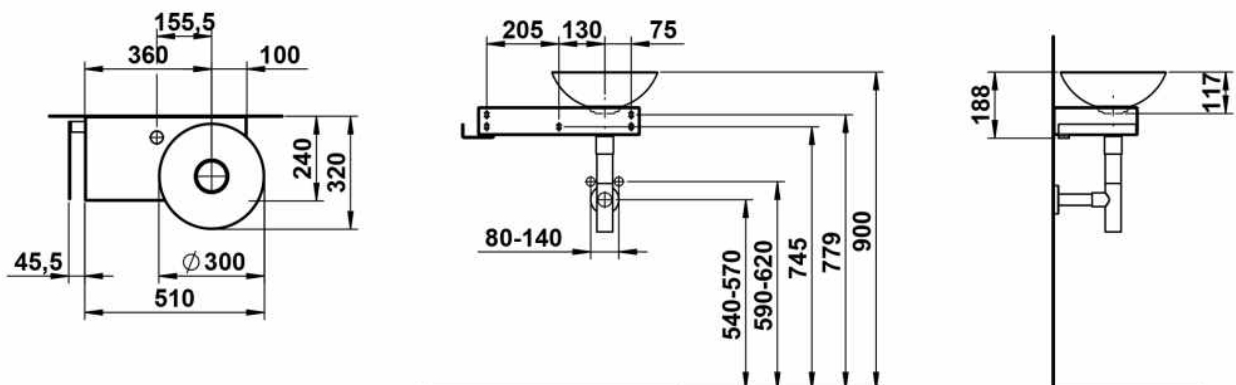

PICCOLO NOVO

Washplace, wall-hung, glazed steel, shelf left, with one tap hole, without overflow, including fixing set, drain valve

DIMENSIONS

Length	555 mm
Width	400 mm
Height	320 mm

COLOUR AND FINISH

■ 710 Nordic Matt

OPTIONS

111 - one tap hole, without overflow

Base unit / Internal lighting

Net weight (kg) : 8

TECHNICAL DRAWINGS

Piccolo Novo

Piccolo Novo is a wash area that creates more space than it occupies—a true space-saving marvel that skillfully balances minimalist elegance with maximum functionality. Despite its compact size, it commands a remarkable presence without overwhelming the room.

A wash area that perfectly combines functionality and beauty while making the most efficient use of space.