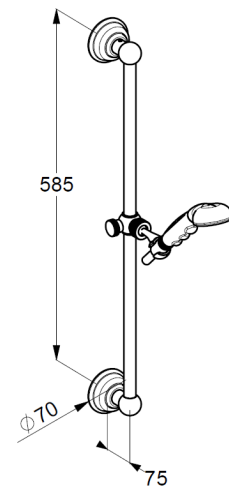

Technische Daten/ Technical Data

KLUDI 1926
shower set 1 S
DN 15

Ref.: 2710305

Finishes:
05 chrome

Product description
Manufacturer KLUDI GmbH & Co. KG
Typ: KLUDI 1926
shower set 1 S
Ref.: 2710305

hand shower 1 S
1 spray pattern
connection G1/2
sieve seal

shower hose
plastic coated
with metal-effect
with conical nuts
G1/2 x G1/2 x 1600mm

wall rail 600mm
with fixing material
for rigid wall mounted
height-adjustable hand shower hook
horizontally and vertically adjustable

Produktabbildung/ Product picture

Maßzeichnung/ Dimensional drawing

Durchfluss/ Flow rate