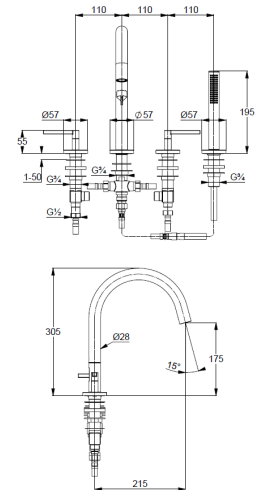

## Technische Daten/ Technical Data

KLUDI NOVA FONTE  
4-hole bath-and shower mixer  
DN 15  
Style: Puristic

Ref.: 204253915

Finishes:  
39 matt black

Product description  
Manufacturer KLUDI GmbH & Co. KG  
Typ: KLUDI NOVA FONTE  
4-hole bath-and shower mixer  
Ref.: 204253915

4-hole bath-and shower mixer  
2-handle mixer  
extractable hand shower  
4-hole tiles deck mounted installation  
wing handle, metal  
aerator, S-Pointer M24  
ceramic headparts 90°  
flow rate bath at 3 bar 27 l/min.  
flow rate shower at 3 bar 13 l/min.  
hand shower hoses M15 x 1500mm  
flexible pressure supply hoses G1/2 x G1/2 x 400mm

### Maßzeichnung/ Dimensional drawing