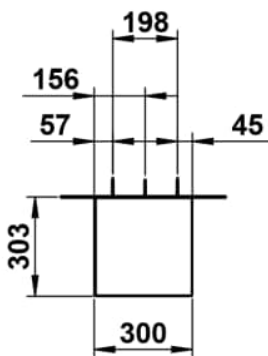

FOLIO

Tall cabinet 1250, 1 door, door hinge right, including fixing set, 4 glass shelves

DIMENSIONS

Length	300 mm
Width	303 mm
Height	1246 mm

COLOUR AND FINISH

522 Moonstone, Silk-Matt Lacquer

Closing and opening system : Push to open

Door type : Hinged

Doors and drawers combination : 1 door

Furniture configuration : Doors

Installation type : Wall-hung

Internal shelves : 4

Net weight (kg) : 33.5

Shelf material : Glass

TECHNICAL DRAWINGS