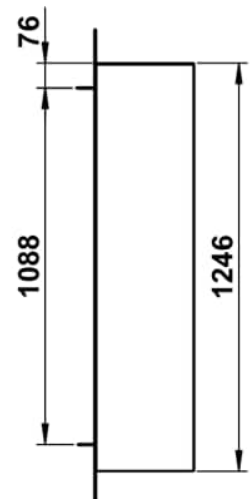

FOLIO

Tall cabinet 1250, 1 door, door hinge right, including fixing set, 4 glass shelves

DIMENSIONS

Length	300 mm
Width	303 mm
Height	1246 mm

COLOUR AND FINISH

522 Moonstone, Silk-Matt Lacquer

Closing and opening system : Push to open

Door type : Hinged

Doors and drawers combination : 1 door

Furniture configuration : Doors

Installation type : Wall-hung

Internal shelves : 4

Net weight (kg) : 33.5

Shelf material : Glass

TECHNICAL DRAWINGS