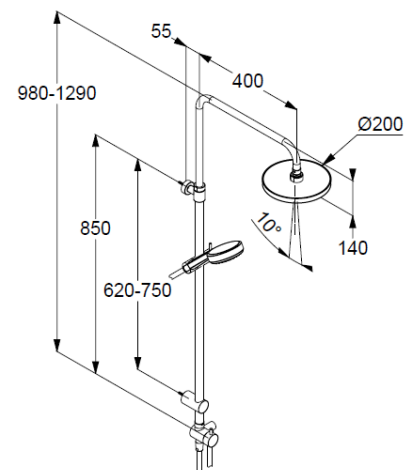

hand shower 3 S
flow rate at 3 bar 15 l/min.
(with possibility of limiting to 9 l/min.)
3 spray pattern
Body/Hair/Skin
with cleaning system
connection G1/2
sieve seal

shower hose
plastic coated
with metal-effect
with conical nuts
anti twist
G1/2 x G1/2 x 1600mm

head shower
flow rate at 3 bar 15 l/min.
1 spray pattern
with cleaning system
connection G1/2
with ball joint
Ø 200mm
sieve seal

Produktabbildung/ Product picture

Maßzeichnung/ Dimensional drawing

Durchfluss/ Flow rate