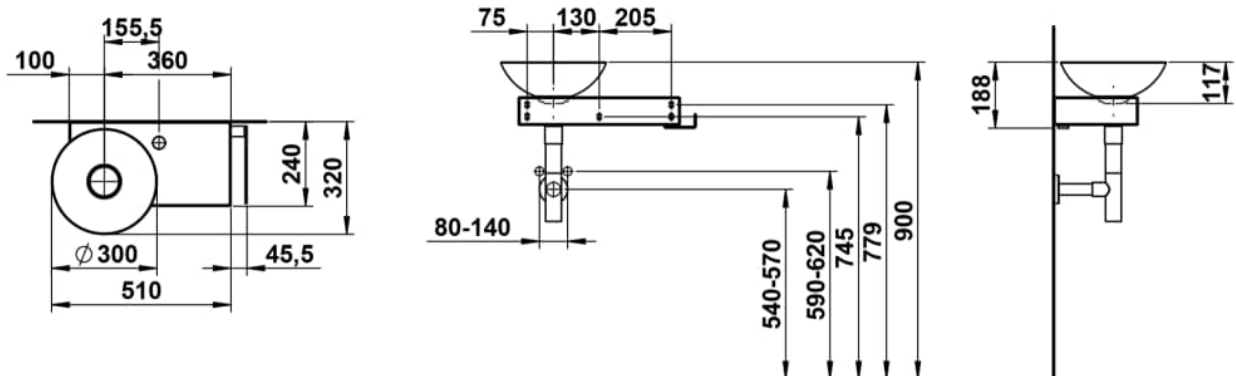

PICCOLO NOVO

Washplace, wall-hung, glazed steel, shelf right, with one tap hole, without overflow, including fixing set, drain valve

DIMENSIONS

|        |        |
|--------|--------|
| Length | 555 mm |
| Width  | 400 mm |
| Height | 320 mm |

COLOUR AND FINISH

■ 707 Gravel Matt

OPTIONS

111 - one tap hole, without overflow

Base unit / Internal lighting

Net weight (kg) : 8

TECHNICAL DRAWINGS

## Piccolo Novo

Piccolo Novo is a wash area that creates more space than it occupies—a true space-saving marvel that skillfully balances minimalist elegance with maximum functionality. Despite its compact size, it commands a remarkable presence without overwhelming the room.