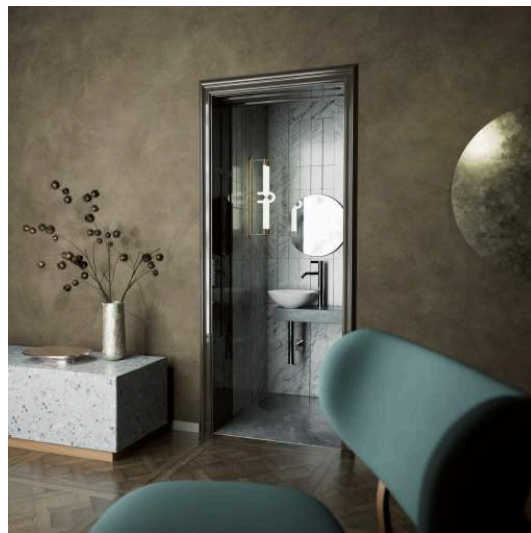

PICCOLO NOVO

Washplace, wall-hung, glazed steel, shelf right, with one tap hole, without overflow, including fixing set, drain valve

DIMENSIONS

|        |        |
|--------|--------|
| Length | 555 mm |
| Width  | 400 mm |
| Height | 320 mm |

COLOUR AND FINISH

■ 707 Gravel Matt

OPTIONS

111 - one tap hole, without overflow

Base unit / Internal lighting

Net weight (kg) : 8

TECHNICAL DRAWINGS

## Piccolo Novo

Piccolo Novo is a wash area that creates more space than it occupies—a true space-saving marvel that skillfully balances minimalist elegance with maximum functionality. Despite its compact size, it commands a remarkable presence without overwhelming the room.

A wash area that perfectly combines functionality and beauty while making the most efficient use of space.