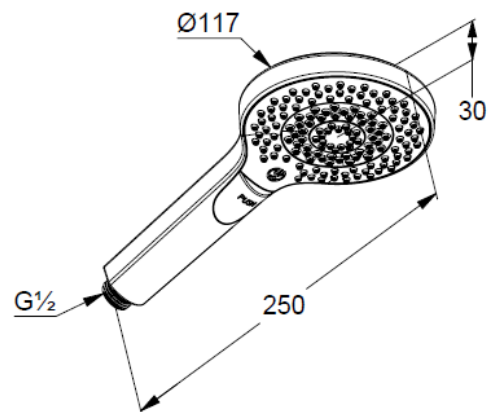

Technische Daten/ Technical Data

KLUDI-DIVE X
hand shower 3 S
DN 15

Ref.: 69830N5-00

Finishes:
N5 Stainless Brushed Nickel PVD

Product description
Manufacturer KLUDI GmbH & Co. KG
Typ: KLUDI-DIVE X
hand shower 3 S
Ref.: 69830N5-00

hand shower 3 S
flow rate at 3 bar 15 l/min.
(with possibility of limiting to 9 l/min.)
switch with button
3 spray pattern
Body/Hair/Skin
with cleaning system
connection G1/2
sieve seal

Produktabbildung/ Product picture

Maßzeichnung/ Dimensional drawing

Durchfluss/ Flow rate