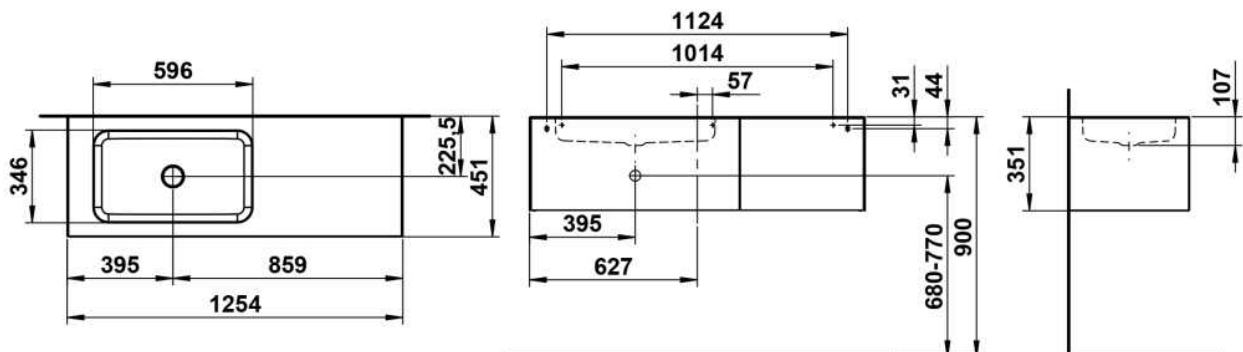

FOLIO

Washplace, wall-hung, glazed steel, without tap bank, without tap hole, without overflow, shelf right, including fixing set, drain valve

DIMENSIONS

Length	1254 mm
Width	450 mm
Height	350 mm

COLOUR AND FINISH

 521	Grey Fossil, Silk-Matt Lacquer
---	--------------------------------

OPTIONS

112 - without tap hole, without overflow

Asymmetrical

Back glazed

Bowl length (mm) : 1254

Bowl position : Left

Bowl width (mm) : 451

Fixing kit : Included

Glazed base

Installation type : Wall-hung

Internal Shape : 6 - Rectangular

Material : Glazed steel

Net weight (kg) : 62

Overflow type : Standard

Plug and Waste : Included

Shape : Rectangular

Taphole configuration : No tapholes

Trap : Included

Waste : Included

Weight (Kg) : 62

Without overflow

TECHNICAL DRAWINGS

FOLIO