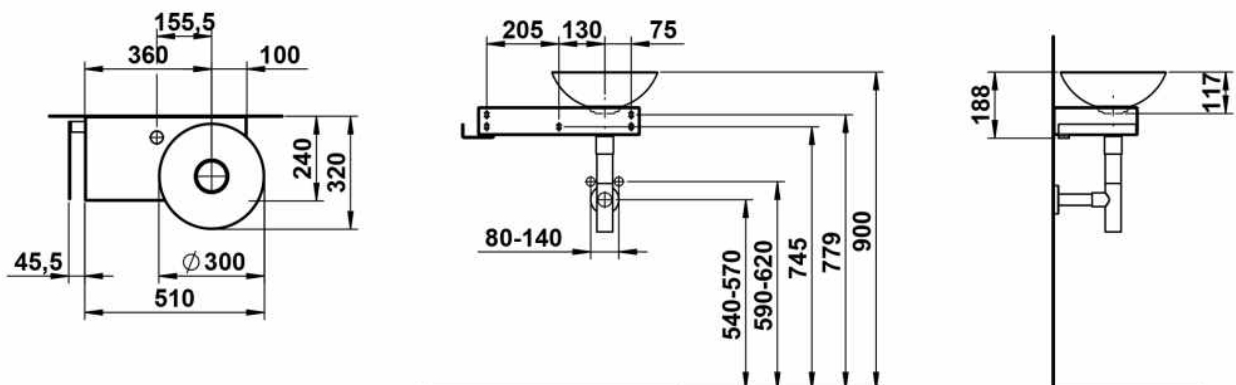

PICCOLO NOVO

Washplace, wall-hung, glazed steel, shelf left, with one tap hole, without overflow, including fixing set, drain valve

DIMENSIONS

Length	555 mm
Width	400 mm
Height	320 mm

COLOUR AND FINISH

■ 707 Gravel Matt

OPTIONS

111 - one tap hole, without overflow

Base unit / Internal lighting

Net weight (kg) : 8

TECHNICAL DRAWINGS

Piccolo Novo

Piccolo Novo is a wash area that creates more space than it occupies—a true space-saving marvel that skillfully balances minimalist elegance with maximum functionality. Despite its compact size, it commands a remarkable presence without overwhelming the room.

A wash area that perfectly combines functionality and beauty while making the most efficient use of space.