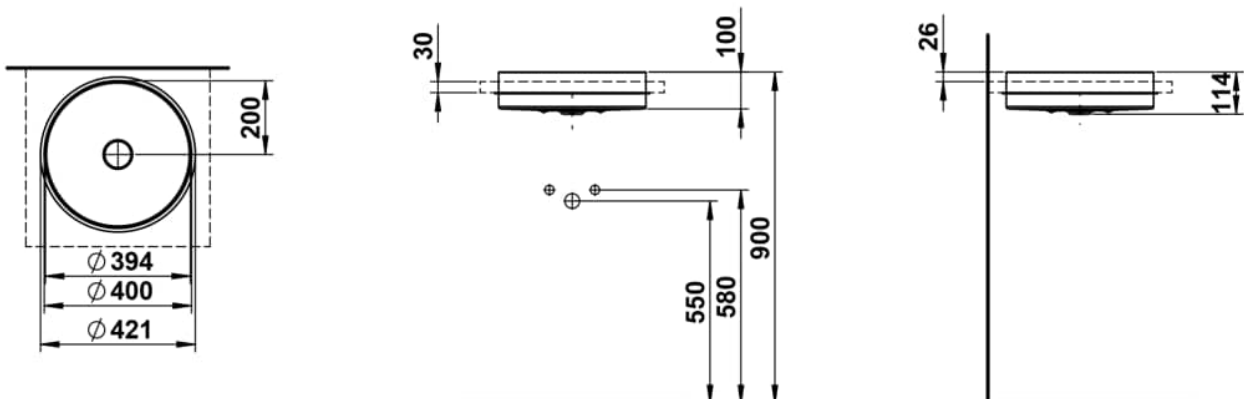

UNISONO

Drop-in washbasin, glazed steel, without tap bank, without tap hole, without overflow, including fixing set, drain valve, optimized for 30 mm thick counter tops

DIMENSIONS

Length	400 mm
Width	400 mm
Height	114 mm

COLOUR AND FINISH

<input type="checkbox"/>	757 White matt
--------------------------	----------------

OPTIONS

112 - without tap hole, without overflow

Back glazed

Bowl length (mm) : 400

Bowl position : Central

Bowl width (mm) : 400

Fixing kit : Included

Glazed base

Installation type : Drop-in / Countertop

Internal Shape : 1 - Round

Material : Glazed steel

Net weight (kg) : 5.9

Overflow type : Standard

Plug and Waste : Included

Shape : Round

Taphole configuration : No tapholes

Trap : Not included

Waste : Included

Weight (Kg) : 5.9

Without overflow

TECHNICAL DRAWINGS