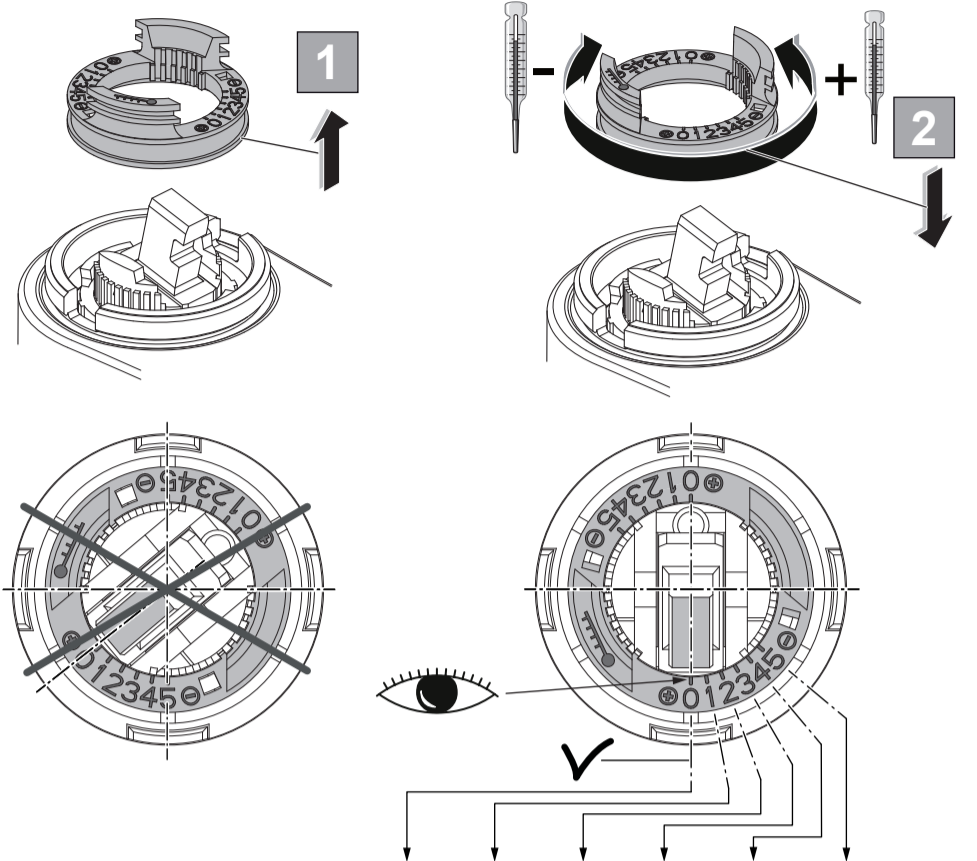

Pos.	Part No.	
1	B 961 375 AA	
2	A 861 857 AA	
3	A 861 876 NU	
4	A 861 873 AA	
5	A 861 874 NU	
6	A 861 500 NU	
7	A 960 890 NU	
8	A 963 143 NU	
9	A 7851 AA	10mm
	A 7877 AA	20mm
10	A 960 704 NU	20mm
	A 962 476 NU	40mm

  
 Ideal Standard

**Ceraflex 2027**  
 BE543AA

1025 / A 869 298  
 Made in Germany

Ideal Standard International NV  
 Corporate Village – Gent Building  
 Da Vincilaan 2  
 1935 Zaventem  
 Belgium

www.idealstandard.com