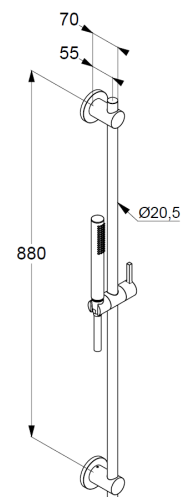

Technische Daten/ Technical Data

KLUDI NOVA FONTE

shower set 1 S

DN 15

Style: Puristic

Ref.: 2084039-15

Finishes:

39 matt black

connection G1/2

sieve seal

shower hose

plastic coated

with metal-effect

with conical nuts

anti twist

G1/2 x G1/2 x 1600mm

wall rail 900mm

height-adjustable hand shower hook

with fixing material

for rigid wall mounted

Produktabbildung/ Product picture

Maßzeichnung/ Dimensional drawing

Durchfluss/ Flow rate