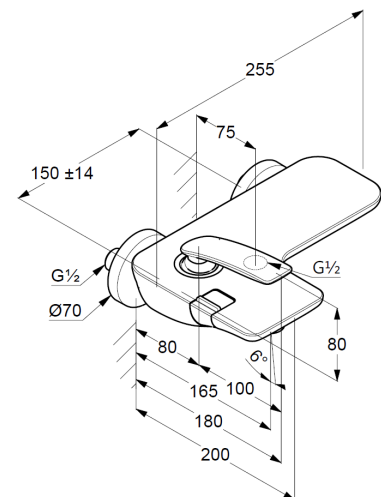

Technische Daten/ Technical Data

KLUDI BALANCE

single lever bath-and shower mixer
DN 15

Ref.: 524459175

Finishes:
91 white/chrome

Product description
Manufacturer KLUDI GmbH & Co. KG
Typ: KLUDI BALANCE
single lever bath-and shower mixer
Ref.: 524459175

bath-and shower mixer
single lever mixer
wall mounted
automatic diverter: shower/bath
solid lever, metal
aerator M24
protected against back flow
shower outlet G1/2
ceramic cartridge with hot water safety device
flow rate bath at 3 bar 21 l/min.
flow rate shower at 3 bar 17 l/min.
S-unions G1/2 x G3/4

Produktabbildung/ Product picture

Maßzeichnung/ Dimensional drawing

Durchfluss/ Flow rate