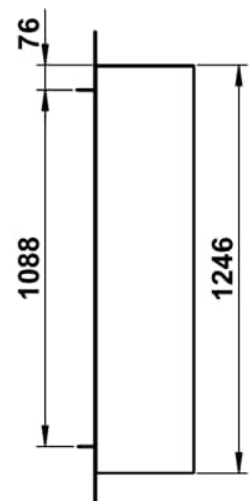

FOLIO

Tall cabinet 1250, 1 door, door hinge right, including fixing set, 4 glass shelves

DIMENSIONS

Length	300 mm
Width	303 mm
Height	1246 mm

COLOUR AND FINISH

	525 White, Silk-Matt Lacquer
---	------------------------------

Closing and opening system : Push to open

Door type : Hinged

Doors and drawers combination : 1 door

Furniture configuration : Doors

Installation type : Wall-hung

Internal shelves : 4

Net weight (kg) : 33.5

Shelf material : Glass

TECHNICAL DRAWINGS

FOLIO

FOLIO is more than just a washbasin. It is a composition—the perfect fusion of form, function, and material. FOLIO doesn't merely integrate into a space; it redefines it.

Its clear geometry, minimal radii, and flat surfaces are the result of high-precision craftsmanship. A 3 mm-thin cover made of glazed steel folds precisely around the washbasin—enveloping it like a delicate sheet—telling a story of artisanal precision and intelligent design with every touch.