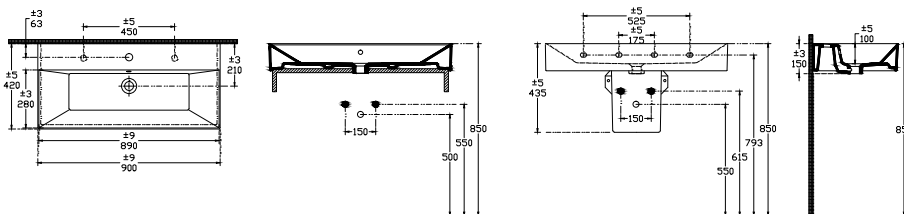

ISVEA

SistemaZ Countertop Washbasin 90cm

Features

With Tap Hole
With Overflow Hole
Suitable For Furniture & Wall Use
Sharp & Slim

Dimensions

420 x 900 mm

Weight

24,25 kg

Product Code

10SF50090

Version

Complementary Products

Plastic Push-Open Ceramic POP-UP
Auxiliary Material (Overflow Hole Ring)
Auxiliary Material (Mounting Kit)

Color

White

Compatible Furniture Products