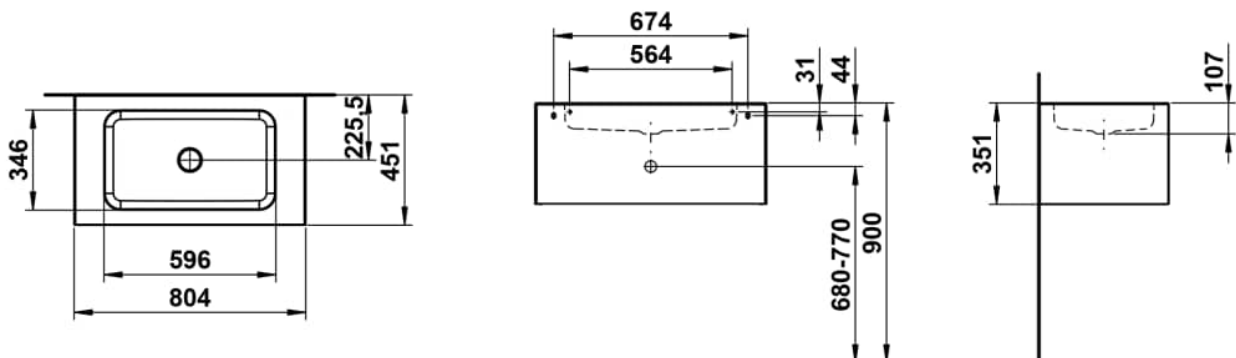

FOLIO

Washplace, wall-hung, glazed steel, without tap hole, without tap bank, without overflow, including fixing set, drain valve

DIMENSIONS

Length	804 mm
Width	450 mm
Height	350 mm

COLOUR AND FINISH

522 Moonstone, Silk-Matt Lacquer

OPTIONS

112 - without tap hole, without overflow

Back glazed

Bowl length (mm) : 804

Bowl position : Central

Bowl width (mm) : 451

Fixing kit : Included

Glazed base

Installation type : Wall-hung

Internal Shape : 6 - Rectangular

Material : Glazed steel

Net weight (kg) : 40.5

Overflow type : Standard

Plug and Waste : Included

Shape : Rectangular

Taphole configuration : No tapholes

Trap : Included

Waste : Included

Weight (Kg) : 40.5

Without overflow

TECHNICAL DRAWINGS