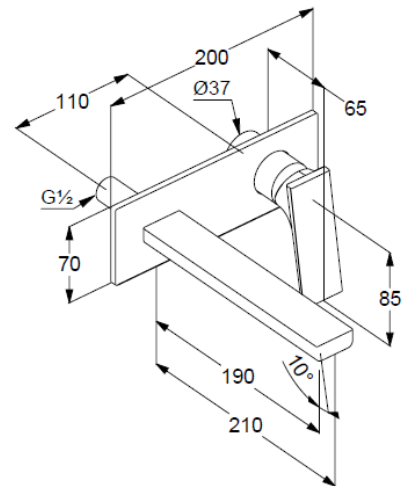

concealed single lever basin mixer

Ref.: 542440575

concealed single lever basin mixer

projection 210mm

trim set without pre-installation set KLUDI

for pre-installation set KLUDI Ref.: 38241

wall mounted

solid lever, metal

aerator, S-Pointer M24 PCA

flow rate at 3 bar 4,5 l/min.

fixed spout

EU taxonomy: max. 6 l/min. -

Substantial Contribution (SC) possible

Produktabbildung/ Product picture

Maßzeichnung/ Dimensional drawing

Durchfluss/ Flow rate