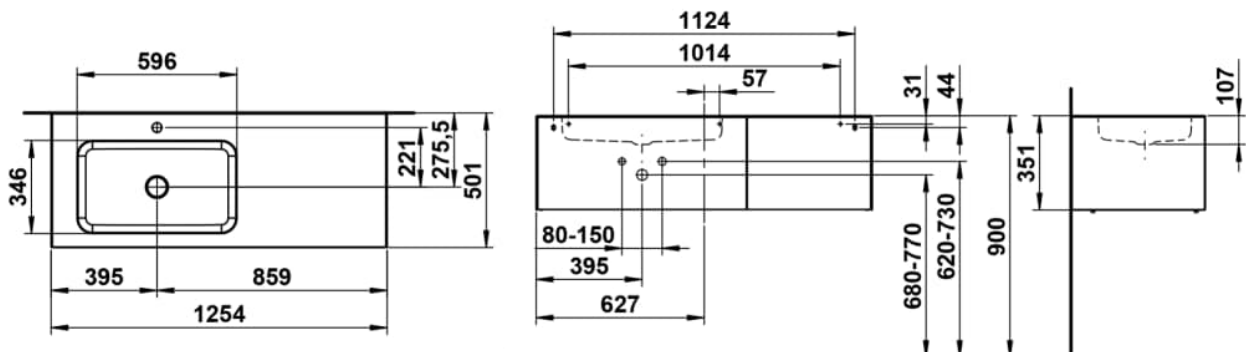

FOLIO

Washplace, wall-hung, glazed steel, with tap bank, with one tap hole, centered, without overflow, shelf right, including fixing set, drain valve

DIMENSIONS

Length	1254 mm
Width	500 mm
Height	350 mm

Bowl width (mm) : 501

Fixing kit : Included

Glazed base

Installation type : Wall-hung

Internal Shape : 6 - Rectangular

Material : Glazed steel

Net weight (kg) : 68

Overflow type : Standard

Plug and Waste : Included

Shape : Rectangular

Taphole configuration : No tapholes

Trap : Included

Waste : Included

Weight (Kg) : 68

Without overflow

TECHNICAL DRAWINGS