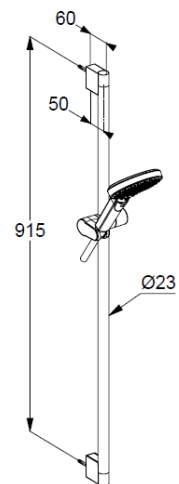

Technische Daten/ Technical Data

KLUDI-DIVE X
shower set 3 S
DN 15

Ref.: 6993005-00

Finishes:
05 chrome

Product description
Manufacturer KLUDI GmbH & Co. KG
Typ: KLUDI-DIVE X
shower set 3 S
Ref.: 6993005-00

hand shower 3 S
flow rate at 3 bar 15 l/min.
(with possibility of limiting to 9 l/min.)
switch with button
3 spray pattern
Body/Hair/Skin
with cleaning system
connection G1/2
sieve seal

shower hose
plastic coated
with metal-effect
with conical nuts
anti twist
G1/2 x G1/2 x 1600mm

wall rail 900mm
height-adjustable hand shower hook
with fixing material
for rigid wall mounted

Produktabbildung/ Product picture

Maßzeichnung/ Dimensional drawing

Durchfluss/ Flow rate