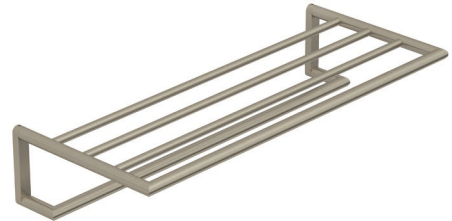

Technische Daten/ Technical Data

KLUDI-VELA R
towel shelf with bath towel holder

Ref.: 58989N5

Finishes:
N5 Stainless Brushed Nickel PVD

Product description
Manufacturer KLUDI GmbH & Co. KG
Typ: KLUDI-VELA R
towel shelf with bath towel holder
Ref.: 58989N5

towel shelf with bath towel holder
wall mounted
with fixing material screws and dowels
wall holder metal

Produktabbildung/ Product picture

Maßzeichnung/ Dimensional drawing