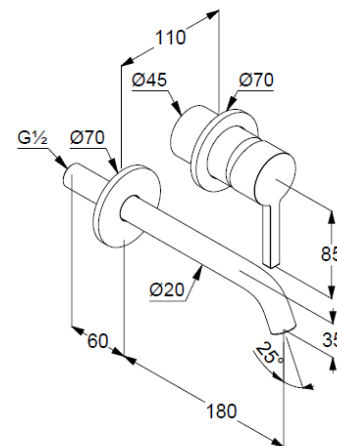

trim set without pre-installation set

for pre-installation set KLUDI Ref.: 38242

solid lever, metal

aerator, S-Pointer M18,5 PCA

flow rate at 3 bar 4,5 l/min.

fixed spout

EU taxonomy: max. 6 l/min. -

Substantial Contribution (SC) possible

### Produktabbildung/ Product picture

### Maßzeichnung/ Dimensional drawing