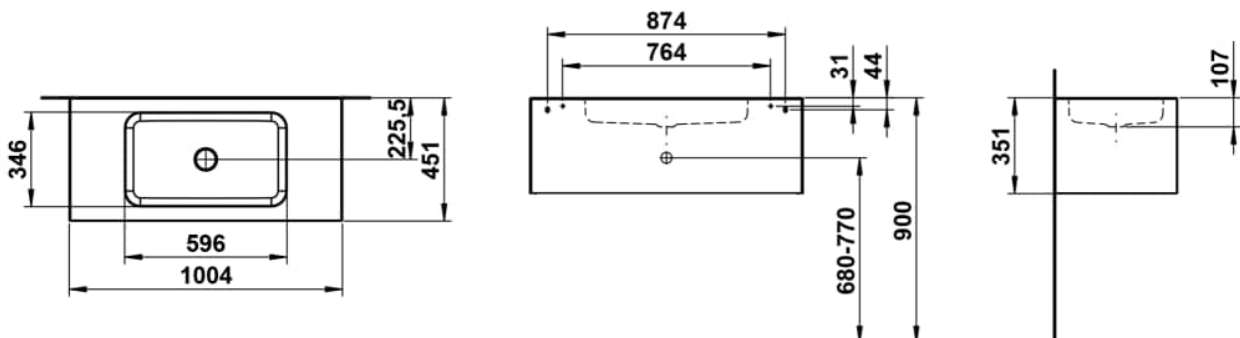

TECHNICAL DRAWINGS