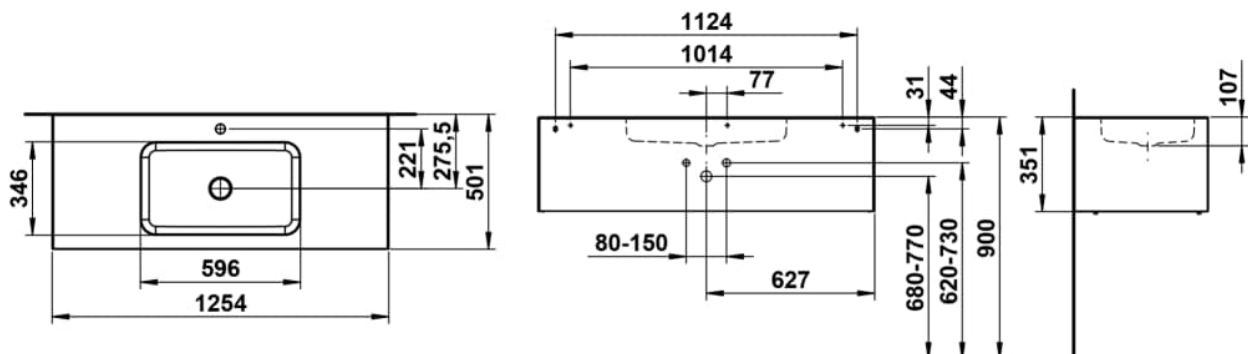

TECHNICAL DRAWINGS