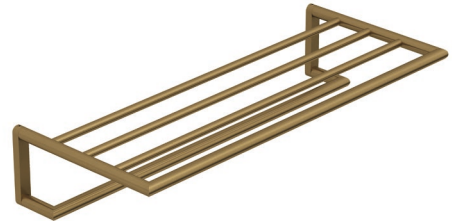

Technische Daten/ Technical Data

KLUDI-VELA R
towel shelf with bath towel holder

Ref.: 58989N1

Finishes:
N1 Brushed Bronze PVD

Product description
Manufacturer KLUDI GmbH & Co. KG
Typ: KLUDI-VELA R
towel shelf with bath towel holder
Ref.: 58989N1

towel shelf with bath towel holder
wall mounted
with fixing material screws and dowels
wall holder metal

Produktabbildung/ Product picture

Maßzeichnung/ Dimensional drawing