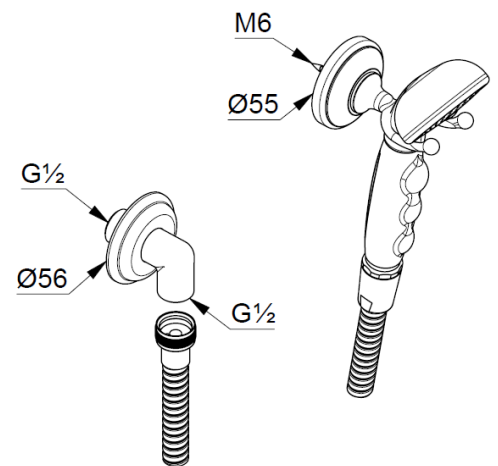

Maßzeichnung/ Dimensional drawing