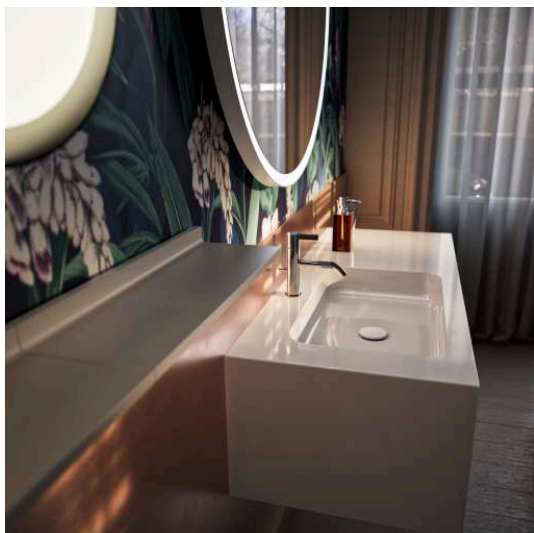

FOLIO

Washplace, wall-hung, glazed steel, with tap bank, with one tap hole, centered, without overflow, shelf right, including fixing set, drain valve

DIMENSIONS

Length	1254 mm
Width	500 mm
Height	350 mm

Bowl width (mm) : 501

Fixing kit : Included

Glazed base

Installation type : Wall-hung

Internal Shape : 6 - Rectangular

Material : Glazed steel

Net weight (kg) : 68

Overflow type : Standard

FOLIO

FOLIO is more than just a washbasin. It is a composition—the perfect fusion of form, function, and material. FOLIO doesn't merely integrate into a space; it redefines it.

Its clear geometry, minimal radii, and flat surfaces are the result of high-precision craftsmanship. A 3 mm-thin cover made of glazed steel folds precisely around the washbasin—enveloping it like a delicate sheet—telling a story of artisanal precision and intelligent design with every touch.

In FOLIO, storage is not an afterthought but an integral part of the concept—subtle, elegant, and exact. The matching FOLIO tall cabinet continues the same design language, expanding the functional space without adding visual noise—making it ideal for architecturally sophisticated bathroom solutions.