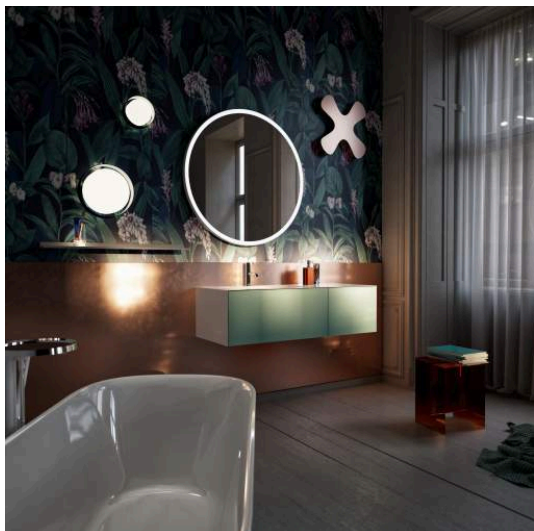

FOLIO

Washplace, wall-hung, glazed steel, with tap bank, with one tap hole, centered, without overflow, shelf right, including fixing set, drain valve

DIMENSIONS

Length	1254 mm
Width	500 mm
Height	350 mm

FOLIO

FOLIO is more than just a washbasin. It is a composition—the perfect fusion of form, function, and material. FOLIO doesn't merely integrate into a space; it redefines it.

Its clear geometry, minimal radii, and flat surfaces are the result of high-precision craftsmanship. A 3 mm-thin cover made of glazed steel folds precisely around the washbasin—enveloping it like a delicate sheet—telling a story of artisanal precision and intelligent design with every touch.

In FOLIO, storage is not an afterthought but an integral part of the concept—subtle, elegant, and exact. The matching FOLIO tall cabinet continues the same design language, expanding the functional space without adding visual noise—making it ideal for architecturally sophisticated bathroom solutions.