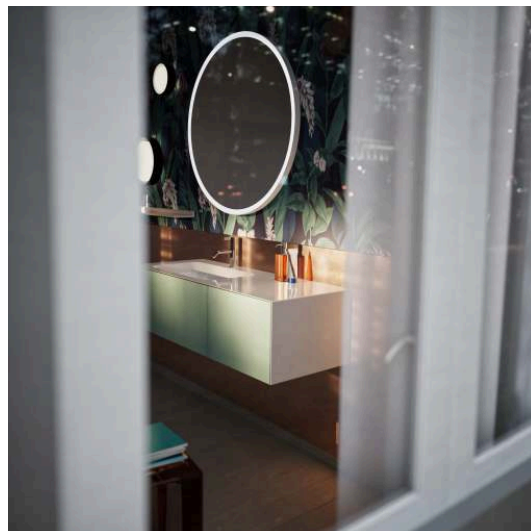

FOLIO

Washplace, wall-hung, glazed steel, with tap bank, with one tap hole, centered, without overflow, shelf right, including fixing set, drain valve

DIMENSIONS

Length	1254 mm
Width	500 mm
Height	350 mm

Bowl width (mm) : 501

Fixing kit : Included

Glazed base

Installation type : Wall-hung

Internal Shape : 6 - Rectangular

Material : Glazed steel

Net weight (kg) : 68

Overflow type : Standard

FOLIO

FOLIO is more than just a washbasin. It is a composition—the perfect fusion of form, function, and material. FOLIO doesn't merely integrate into a space; it redefines it.

Its clear geometry, minimal radii, and flat surfaces are the result of high-precision craftsmanship. A 3 mm-thin cover made of glazed steel folds precisely around the washbasin—enveloping it like a delicate sheet—telling a story of artisanal precision and intelligent design with every touch.

In FOLIO, storage is not an afterthought but an integral part of the concept—subtle, elegant, and exact. The matching FOLIO tall cabinet continues the same design language, expanding the functional space without adding visual noise—making it ideal for architecturally sophisticated bathroom solutions.