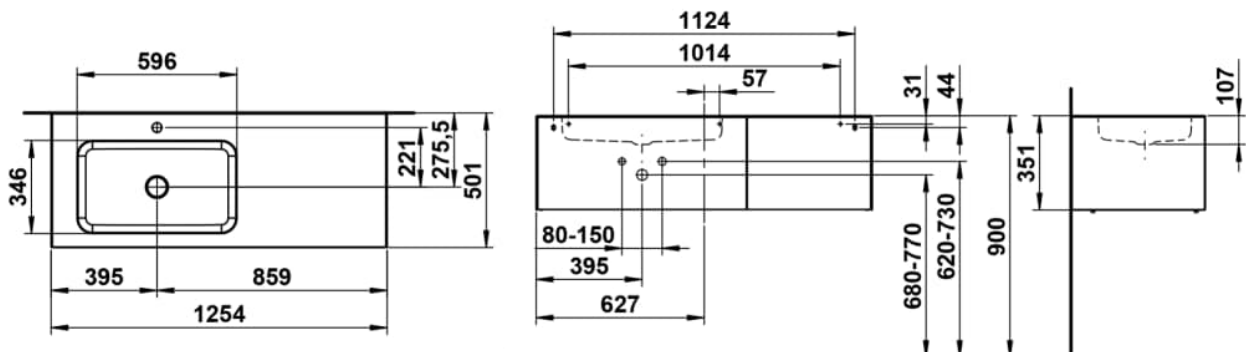

FOLIO

Washplace, wall-hung, glazed steel, with tap bank, with one tap hole, centered, without overflow, shelf right, including fixing set, drain valve

DIMENSIONS

Length	1254 mm
Width	500 mm
Height	350 mm

Bowl width (mm) : 501

Fixing kit : Included

Glazed base

Installation type : Wall-hung

Internal Shape : 6 - Rectangular

Material : Glazed steel

Net weight (kg) : 68

Overflow type : Standard

Plug and Waste : Included

Shape : Rectangular

Tap hole configuration : No tap holes

Trap : Included

Waste : Included

Weight (Kg) : 68

Without overflow

TECHNICAL DRAWINGS