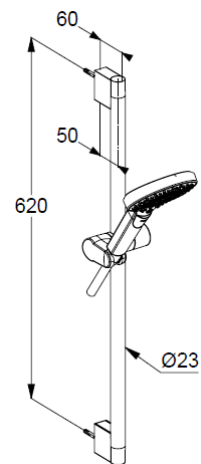

hand shower 3 S  
flow rate at 3 bar 15 l/min.  
(with possibility of limiting to 9 l/min.)  
switch with button  
3 spray pattern  
Body/Hair/Skin  
with cleaning system  
connection G1/2  
sieve seal

shower hose  
plastic coated  
with metal-effect  
with conical nuts  
anti twist  
G1/2 x G1/2 x 1600mm

wall rail 600mm  
height-adjustable hand shower holder  
with fixing material  
for rigid wall mounting

### Produktabbildung/ Product picture

### Maßzeichnung/ Dimensional drawing