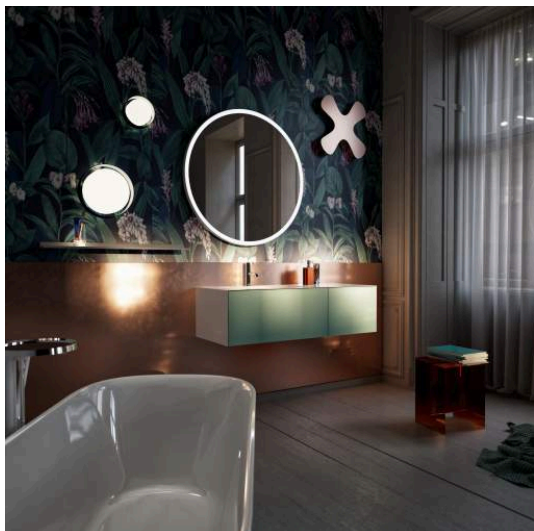

## FOLIO

Washplace, wall-hung, glazed steel, with tap bank, with one tap hole, centered, without overflow, shelf right, including fixing set, drain valve

## FOLIO

FOLIO is more than just a washbasin. It is a composition—the perfect fusion of form, function, and material. FOLIO doesn't merely integrate into a space; it redefines it.

Its clear geometry, minimal radii, and flat surfaces are the result of high-precision craftsmanship. A 3 mm-thin cover made of glazed steel folds precisely around the washbasin—enveloping it like a delicate sheet—telling a story of artisanal precision and intelligent design with every touch.

In FOLIO, storage is not an afterthought but an integral part of the concept—subtle, elegant, and exact. The matching FOLIO tall cabinet continues the same design language, expanding the functional space without adding visual noise—making it ideal for architecturally sophisticated bathroom solutions.