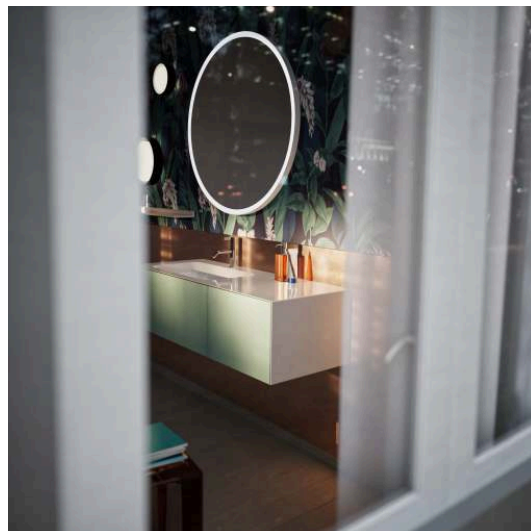

## FOLIO

Washplace, wall-hung, glazed steel, with tap bank, with one tap hole, centered, without overflow, shelf right, including fixing set, drain valve

## FOLIO

FOLIO is more than just a washbasin. It is a composition—the perfect fusion of form, function, and material. FOLIO doesn't merely integrate into a space; it redefines it.

Its clear geometry, minimal radii, and flat surfaces are the result of high-precision craftsmanship. A 3 mm-thin cover made of glazed steel folds precisely around the washbasin—enveloping it like a delicate sheet—telling a story of artisanal precision and intelligent design with every touch.