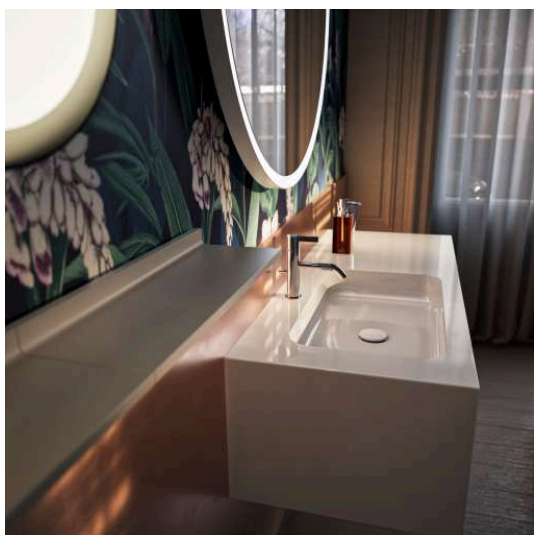

## FOLIO

Washplace, wall-hung, glazed steel, with tap bank, with one tap hole, centered, without overflow, shelf right, including fixing set, drain valve

## FOLIO

FOLIO is more than just a washbasin. It is a composition—the perfect fusion of form, function, and material. FOLIO doesn't merely integrate into a space; it redefines it.

Its clear geometry, minimal radii, and flat surfaces are the result of high-precision craftsmanship. A 3 mm-thin cover made of glazed steel folds precisely around the washbasin—enveloping it like a delicate sheet—telling a story of artisanal precision and intelligent design with every touch.

In FOLIO, storage is not an afterthought but an integral part of the concept—subtle, elegant, and exact. The matching FOLIO tall cabinet continues the same design language, expanding the functional space without adding visual noise—making it ideal for architecturally sophisticated bathroom solutions.