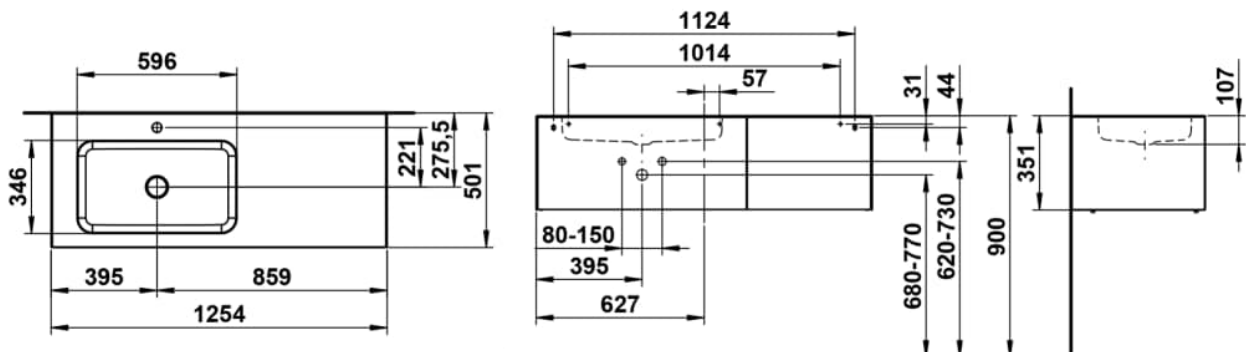

### DIMENSIONS

Length	1254 mm
Width	500 mm
Height	350 mm

Glazed base

Installation type : Wall-hung

Internal Shape : 6 - Rectangular

Material : Glazed steel

Net weight (kg) : 68

Overflow type : Standard

Plug and Waste : Included

Shape : Rectangular

Taphole configuration : No tapholes

Trap : Included

Waste : Included

Weight (Kg) : 68

Without overflow

## TECHNICAL DRAWINGS