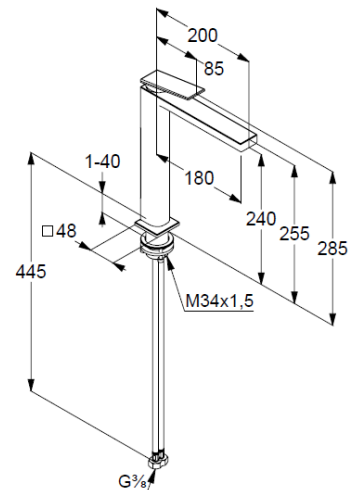

solid lever, metal

aerator, S-Pointer M18,5 PCA

ceramic cartridge with hot water safety device

flow rate at 3 bar 4,5 l/ min.

fixed spout

flexible hoses G3/8 DVGW approved

shank-fixing

without pop up waste

### Maßzeichnung/ Dimensional drawing