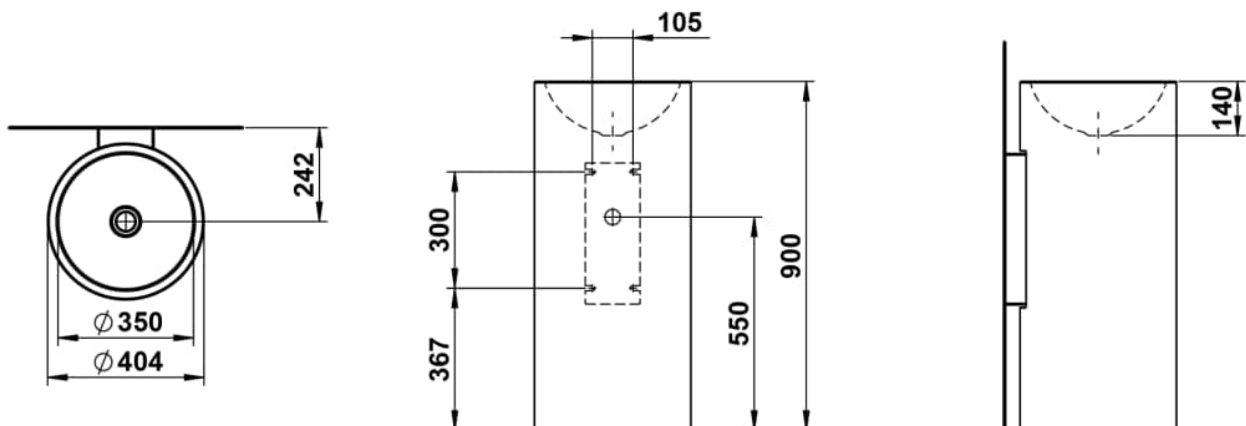

FORM

Floorstanding washbasin, with wall connection, glazed steel, without tap bank, without tap hole, without overflow, including fixing set, drain valve

DIMENSIONS

Length	404 mm
Width	444 mm
Height	900 mm

COLOUR AND FINISH

■ 019 Dark iron

OPTIONS

112 - without tap hole, without overflow

Back glazed

Bowl length (mm) : 404

Bowl position : Central

Bowl width (mm) : 444

Fixing kit : Included

Glazed base

Installation type : Floor-standing

Internal Shape : 1 - Round

Material : Glazed steel

Net weight (kg) : 16.5

Overflow type : Standard

Plug and Waste : Included

Shape : Round

Taphole configuration : 1 taphole in the middle

Trap : Included

Waste : Included

Weight (Kg) : 16.5

Without overflow

TECHNICAL DRAWINGS

FORM