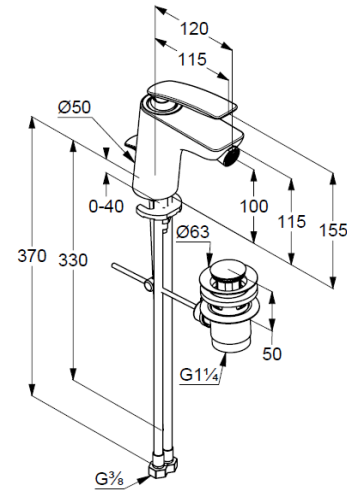

Technische Daten/ Technical Data

KLUDI BALANCE
single lever bidet mixer
DN 15

Ref.: 522169175

Finishes:
91 white/chrome

Product description
Manufacturer KLUDI GmbH & Co. KG
Typ: KLUDI BALANCE
single lever bidet mixer
Ref.: 522169175

bidet mixer
single lever mixer
1-hole mounted
solid lever, metal
aerator, S-Pointer M24
ceramic cartridge with hot water safety device
flow rate at 3 bar 7,6 l/min.
flexible hoses G3/8 DVGW approved
rapid installation set
pop up waste G1 1/4 metal

Produktabbildung/ Product picture

Maßzeichnung/ Dimensional drawing

Durchfluss/ Flow rate