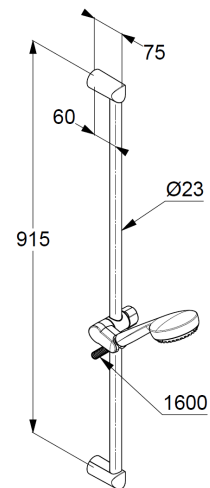

Technische Daten/ Technical Data

KLUDI LOGO
shower set 3 S
DN 15

Ref.: 6839305-00

Finishes:
05 chrome

Product description
Manufacturer KLUDI GmbH & Co. KG
Typ: KLUDI LOGO
shower set 3 S
Ref.: 6839305-00

hand shower 3 S
3 spray pattern
volume/booster/smooth
with cleaning system
connection G1/2
sieve seal

shower hose
plastic coated
with metal-effect
with conical nuts
anti twist
G1/2 x G1/2 x 1600mm

wall rail 900mm
height-adjustable hand shower hook
with fixing material
for rigid wall mounted

Produktabbildung/ Product picture

Maßzeichnung/ Dimensional drawing

Durchfluss/ Flow rate