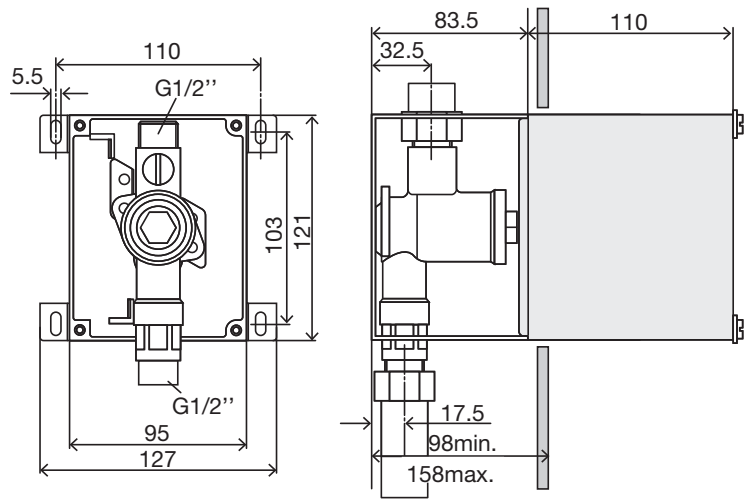

(dimensions in millimeters)

1

2

3

4

5

6

7

8

9

(dimensions in millimeters)

1

2

3

Ideal Standard International NV
 Corporate Village – Gent Building
 Da Vincilaan 2
 B1935 – Zaventem
 Belgium
www.idealstandard.com

BE +32 (0)2 325 66 33
BG +359 675 30362
DE +49 (0)228 521 580
EG +202 26969700
FR +33 (0)1 49 38 28 00
GB 0870 129 6085
GR +30 210 67 90 810
HR +38591 22 99 304