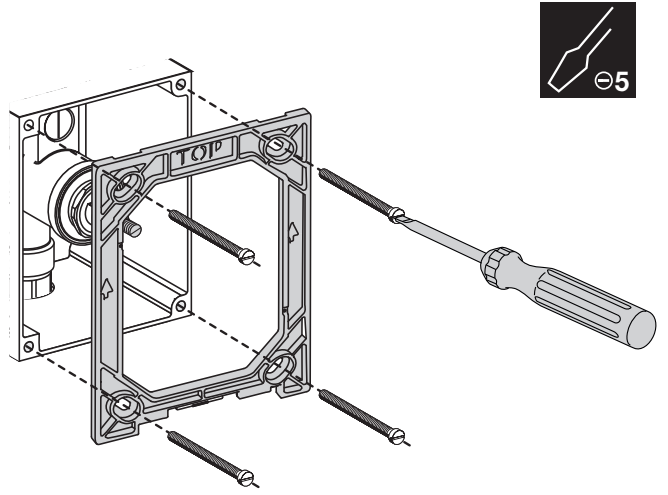

(dimensions in millimeters)

1

2

3

4

5

6

7

8

9

(dimensions in millimeters)

1

2

3

Ideal Standard International NV
 Corporate Village – Gent Building
 Da Vincilaan 2
 B1935 – Zaventem
 Belgium
www.idealstandard.com

BE +32 (0)2 325 66 33
BG +359 675 30362
DE +49 (0)228 521 580
EG +202 26969700
FR +33 (0)1 49 38 28 00
GB 0870 129 6085
GR +30 210 67 90 810
HR +38591 22 99 304