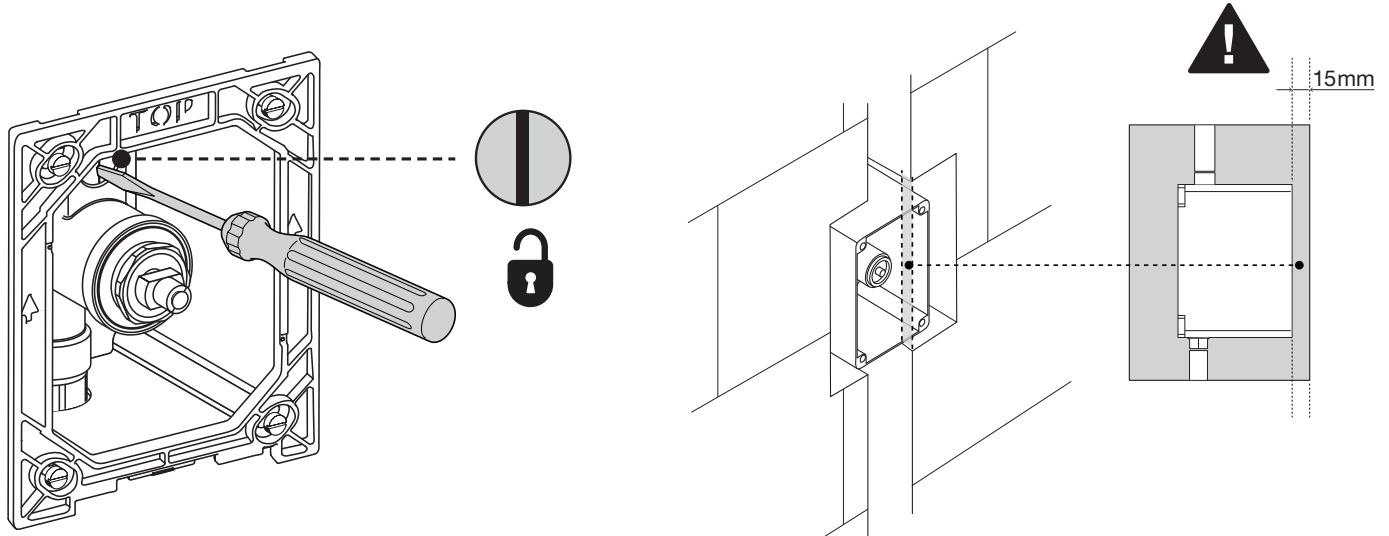

(dimensions in millimeters)

1

2

3

4

5

6

7

8

9

(dimensions in millimeters)

1

2

3

Ideal Standard International NV
 Corporate Village – Gent Building
 Da Vincilaan 2
 B1935 – Zaventem
 Belgium
www.idealstandard.com

BE +32 (0)2 325 66 33
BG +359 675 30362
DE +49 (0)228 521 580
EG +202 26969700
FR +33 (0)1 49 38 28 00
GB 0870 129 6085
GR +30 210 67 90 810
HR +38591 22 99 304