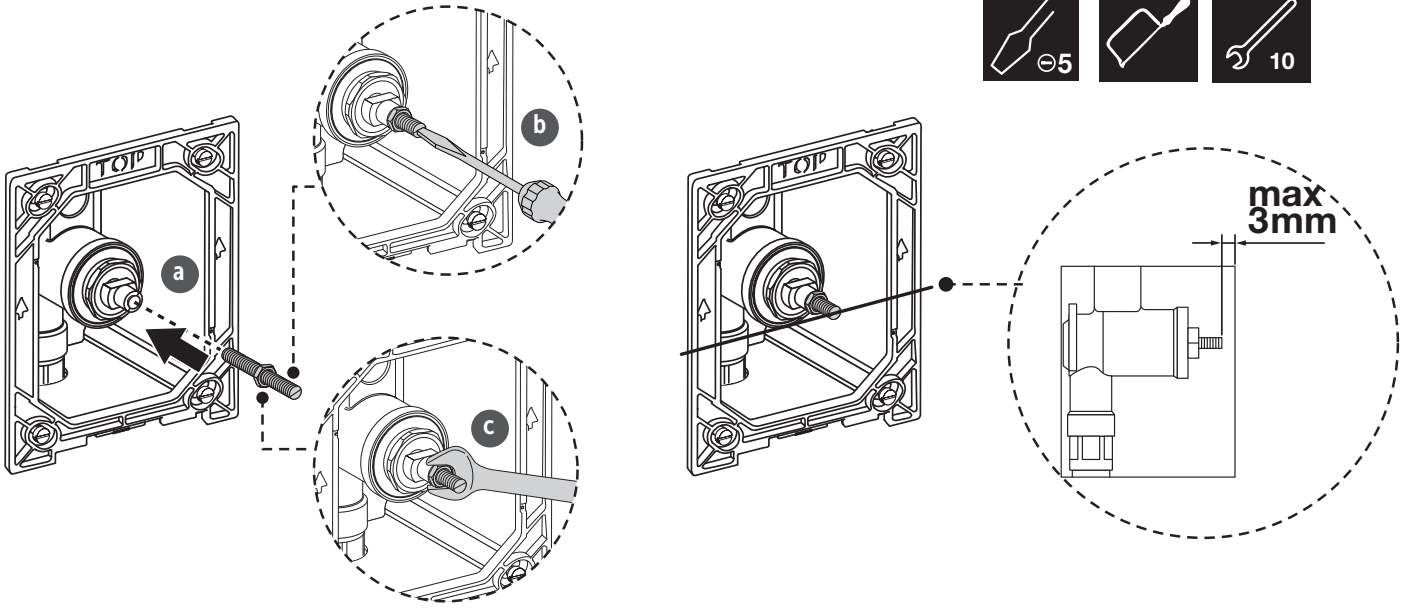

(dimensions in millimeters)

1

2

3

4

5

6

7

8

9

(dimensions in millimeters)

1

2

3

Ideal Standard International NV
 Corporate Village – Gent Building
 Da Vincilaan 2
 B1935 – Zaventem
 Belgium
www.idealstandard.com

BE +32 (0)2 325 66 33
BG +359 675 30362
DE +49 (0)228 521 580
EG +202 26969700
FR +33 (0)1 49 38 28 00
GB 0870 129 6085
GR +30 210 67 90 810
HR +38591 22 99 304