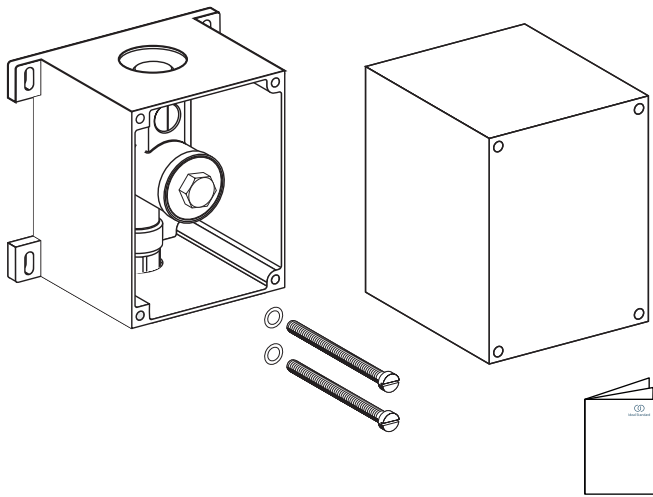

(dimensions in millimeters)

1

2

3

4

5

6

7

8

9

(dimensions in millimeters)

1

2

3

Ideal Standard International NV
 Corporate Village – Gent Building
 Da Vincilaan 2
 B1935 – Zaventem
 Belgium
www.idealstandard.com

BE +32 (0)2 325 66 33
BG +359 675 30362
DE +49 (0)228 521 580
EG +202 26969700
FR +33 (0)1 49 38 28 00
GB 0870 129 6085
GR +30 210 67 90 810
HR +38591 22 99 304