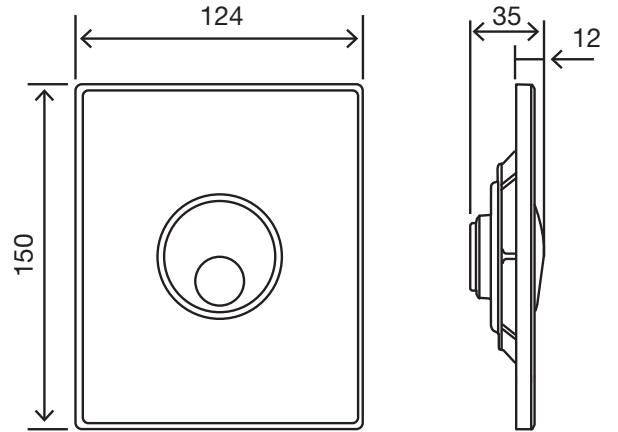

(dimensions in millimeters)

1

2

3

4

5

6

7

8

9

(dimensions in millimeters)

1

2

3

Ideal Standard International NV
 Corporate Village – Gent Building
 Da Vincilaan 2
 B1935 – Zaventem
 Belgium
www.idealstandard.com

BE +32 (0)2 325 66 33
BG +359 675 30362
DE +49 (0)228 521 580
EG +202 26969700
FR +33 (0)1 49 38 28 00
GB 0870 129 6085
GR +30 210 67 90 810
HR +38591 22 99 304