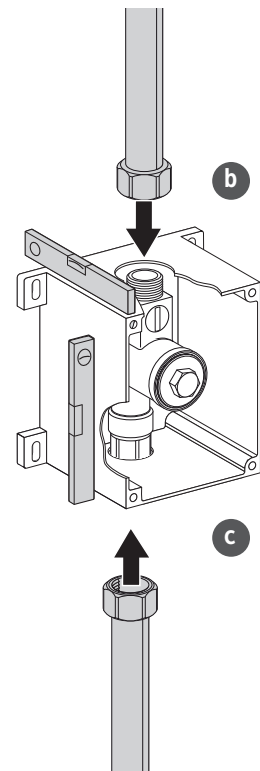

(dimensions in millimeters)

1

2

3

4

5

6

7

8

9

(dimensions in millimeters)

1

2

3

Ideal Standard International NV
 Corporate Village – Gent Building
 Da Vincilaan 2
 B1935 – Zaventem
 Belgium
www.idealstandard.com

BE +32 (0)2 325 66 33
BG +359 675 30362
DE +49 (0)228 521 580
EG +202 26969700
FR +33 (0)1 49 38 28 00
GB 0870 129 6085
GR +30 210 67 90 810
HR +38591 22 99 304