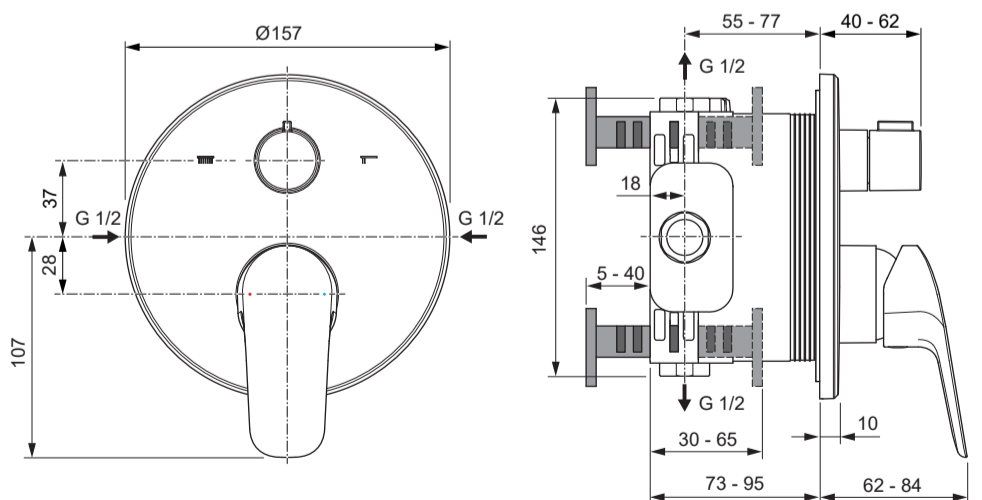

Ideal Standard International NV
Corporate Village – Gent Building
Da Vincilaan 2
1935 Zaventem
Belgium

www.idealstandard.com