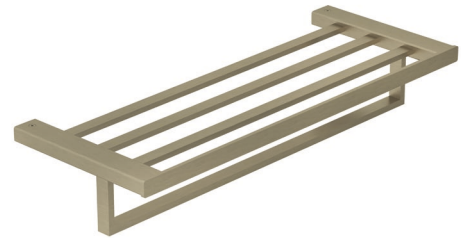

Technische Daten/ Technical Data

KLUDI-VELA C

towel shelf with bath towel holder

Ref.: 31989N5

Finishes:

N5 Stainless Brushed Nickel PVD

Product description

Manufacturer KLUDI GmbH & Co. KG

Typ: KLUDI-VELA C

towel shelf with bath towel holder

Ref.: 31989N5

towel shelf with bath towel holder

wall mounted

with fixing material screws and dowels

wall holder metal

Produktabbildung/ Product picture