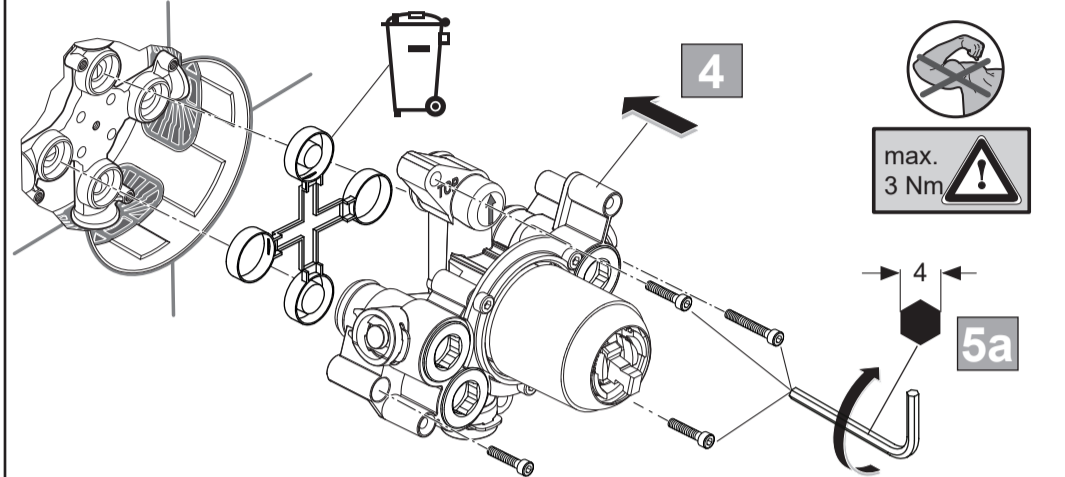

Ideal Standard

Ceralife C
A8713 ..

1025 / A 869 309
 Made in Germany

Ideal Standard International NV
 Corporate Village – Gent Building
 Da Vincilaan 2
 1935 Zaventem
 Belgium
www.idealstandard.com

P	°C	°C	0 1 2 3 4 5				
			°C	°C	°C	°C	°C
50°C	15°C	50	49	44	40	35	33
65°C	15°C	65	63	57	50	44	40
85°C	15°C	85	83	74	64	56	50