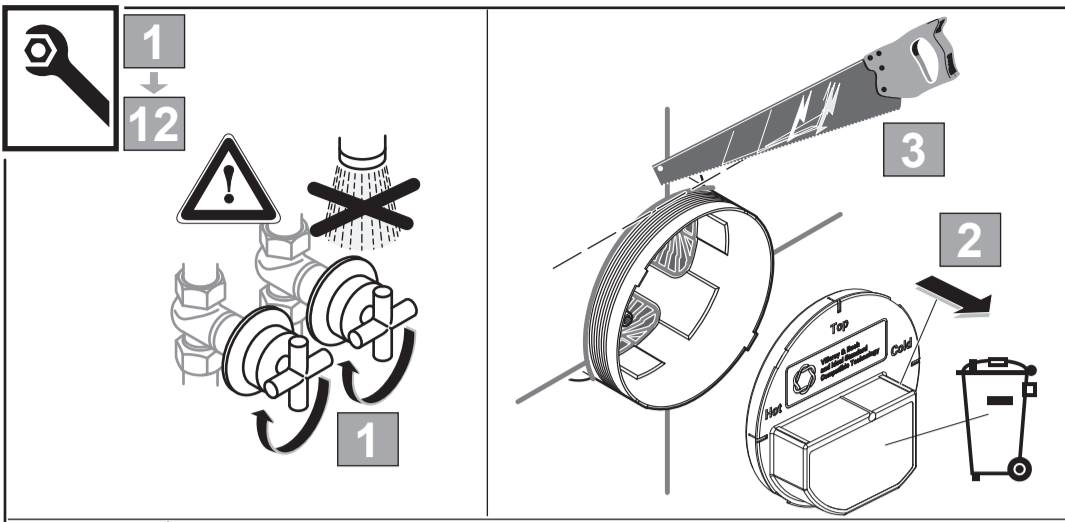

Ideal Standard

Ceralife C
A8713 ..

1025 / A 869 309
 Made in Germany

Ideal Standard International NV
 Corporate Village – Gent Building
 Da Vincilaan 2
 1935 Zaventem
 Belgium
www.idealstandard.com

P	°C	°C	0 1 2 3 4 5				
			°C	°C	°C	°C	°C
50°C	15°C	50	49	44	40	35	33
65°C	15°C	65	63	57	50	44	40
85°C	15°C	85	83	74	64	56	50