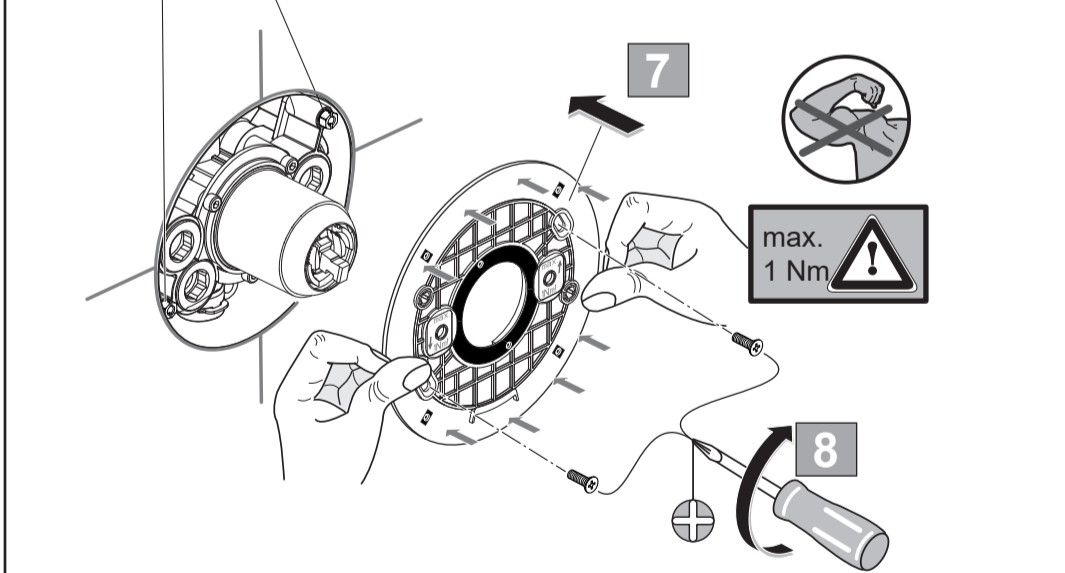

Ideal Standard

Ceralife C
A8713 ..

1025 / A 869 309
 Made in Germany

Ideal Standard International NV
 Corporate Village – Gent Building
 Da Vincilaan 2
 1935 Zaventem
 Belgium
www.idealstandard.com

P	°C	°C	0 1 2 3 4 5				
			°C	°C	°C	°C	°C
50°C	15°C	50	49	44	40	35	33
65°C	15°C	65	63	57	50	44	40
85°C	15°C	85	83	74	64	56	50