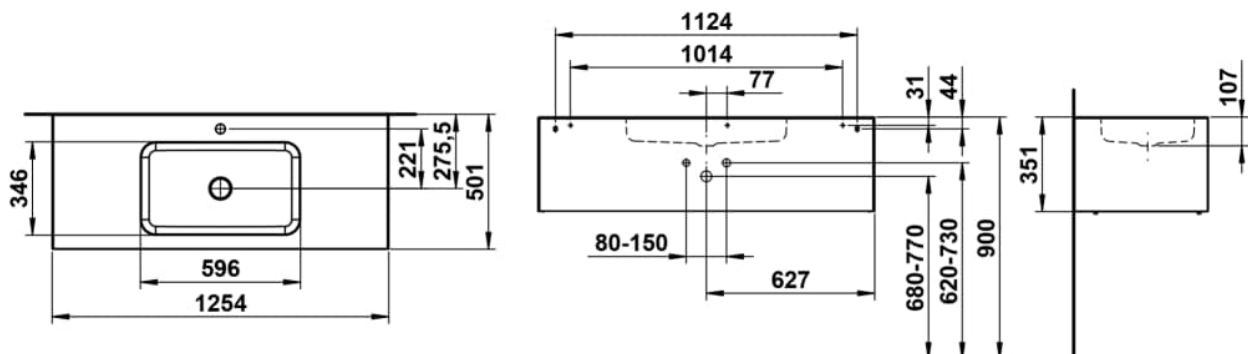

FOLIO

Washplace, wall-hung, glazed steel, with tap bank, with one tap hole, centered, without overflow, side shelves, including fixing set, drain valve

DIMENSIONS

Length	1254 mm
Width	500 mm
Height	350 mm

Fixing kit : Included

Glazed base

Installation type : Wall-hung

Internal Shape : 6 - Rectangular

Material : Glazed steel

Net weight (kg) : 61.5

Overflow type : Standard

Plug and Waste : Included

Shape : Rectangular

Taphole configuration : No tapholes

Trap : Included

Waste : Included

Weight (Kg) : 61.5

Without overflow

TECHNICAL DRAWINGS

FOLIO