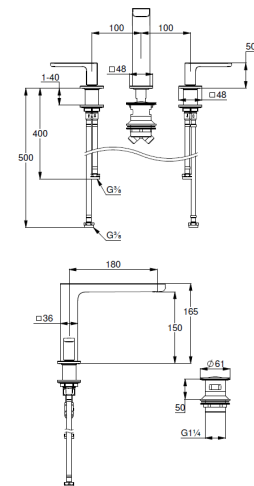

Technische Daten/ Technical Data

KLUDI RENON
3-hole basin mixer
DN 15

Ref.: 423935375

Finishes:
53 matt white

Product description
Manufacturer KLUDI GmbH & Co. KG
Typ: KLUDI RENON
3-hole basin mixer
Ref.: 423935375

3-hole basin mixer
3-hole mounted
solid lever, metal
aerator M18,5 PCA
ceramic headparts 90°
flow rate at 3 bar 4,5 l/min.
fixed spout
flexible hoses G3/8 DVGW approved
rapid installation set
push open waste G1 1/4
for washbasin with overflow
EU taxonomy: max. 6 l/min. -
Substantial Contribution (SC) possible

Produktabbildung/ Product picture

Maßzeichnung/ Dimensional drawing

Durchfluss/ Flow rate