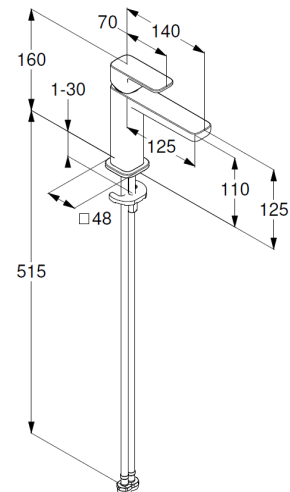

ceramic cartridge with hot water safety device

flow rate at 3 bar 4,5 l/min.

flexible hoses G3/8 DVGW approved

rapid installation set

EU taxonomy: max. 6 l/min. -

Substantial Contribution (SC) possible

Produktabbildung/ Product picture

Maßzeichnung/ Dimensional drawing

Durchfluss/ Flow rate