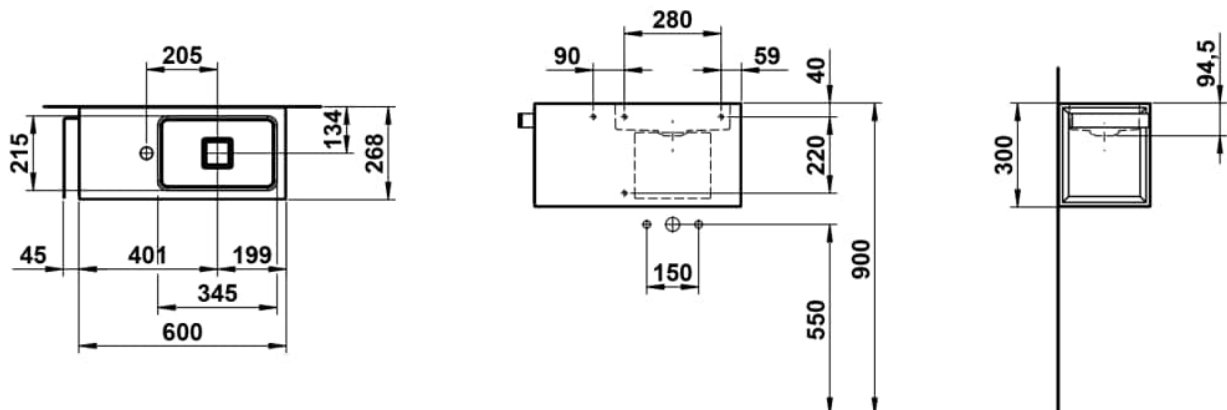

XPLORE.S

Washplace, wall-hung, glazed steel, shelf left, with one tap hole, without overflow, including fixing set, drain valve

DIMENSIONS

Length	600 mm
Width	268 mm
Height	300 mm

COLOUR AND FINISH

<input type="checkbox"/>	000 White
--------------------------	-----------

OPTIONS

111 - one tap hole, without overflow

Asymmetrical

Back glazed

Bowl length (mm) : 645

Bowl position : Right

Bowl width (mm) : 300

Fixing kit : Included

Glazed base

Installation type : Wall-hung

Integrated shelf

Integrated towel rail

Internal Shape : 6 - Rectangular

Material : Glazed steel

Net weight (kg) : 9.8

Overflow type : Standard

Plug and Waste : Included

Shape : Rectangular

Taphole configuration : 1 taphole in the middle

Trap : Not included

Waste : Included

Weight (Kg) : 9.8

Without overflow

TECHNICAL DRAWINGS