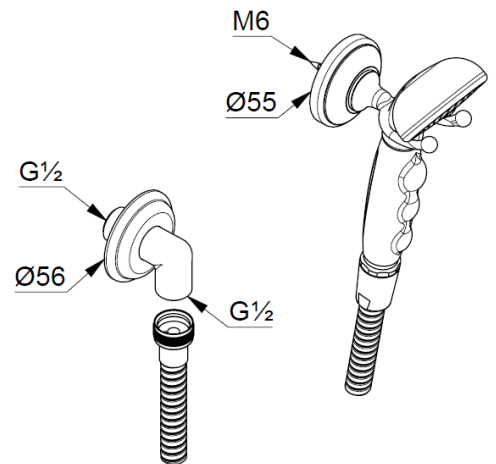

Technische Daten/ Technical Data

KLUDI 1926
bath shower set 1 S
DN 15

Ref.: 2710505

Finishes:
05 chrome

Product description
Manufacturer KLUDI GmbH & Co. KG
Typ: KLUDI 1926
bath shower set 1 S
Ref.: 2710505

hand shower 1 S
1 spray pattern
connection G1/2
sieve seal

shower hose
plastic coated
with metal-effect
G1/2 x G1/2 x 1600mm

wall supply
connection G1/2
protected against back flow
for rigid wall mounted

shower hook
with fixing material
for rigid wall mounted

Produktabbildung/ Product picture

Maßzeichnung/ Dimensional drawing

Durchfluss/ Flow rate