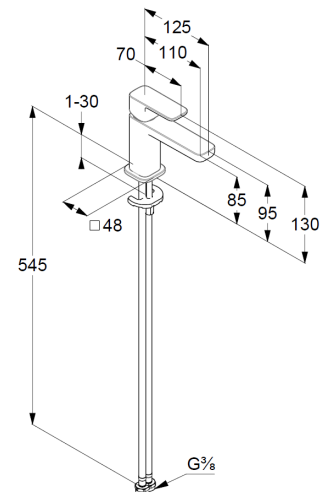

Technische Daten/ Technical Data

KLUDI RENON
single lever basin mixer 85
DN 15

Ref.: 422900575

Finishes:
05 chrome

Product description
Manufacturer KLUDI GmbH & Co. KG
Typ: KLUDI RENON
single lever basin mixer 85
Ref.: 422900575

basin mixer
single lever mixer
1-hole mounted
solid lever, metal
aerator M18,5 PCA
ceramic cartridge with hot water safety device
flow rate at 3 bar 4,5 l/min.
flexible hoses G3/8 DVGW approved
rapid installation set
EU taxonomy: max. 6 l/min. -
Substantial Contribution (SC) possible

Produktabbildung/ Product picture

Maßzeichnung/ Dimensional drawing

Durchfluss/ Flow rate