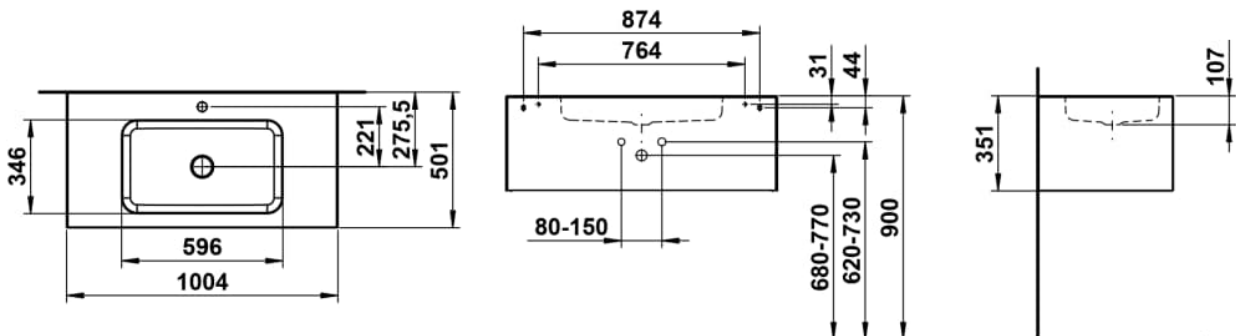

FOLIO

Washplace, wall-hung, glazed steel, with tap bank, with one tap hole, centered, without overflow, side shelves, including fixing set, drain valve

DIMENSIONS

Length	1004 mm
Width	500 mm
Height	350 mm

Fixing kit : Included

Glazed base

Installation type : Wall-hung

Internal Shape : 6 - Rectangular

Material : Glazed steel

Net weight (kg) : 53

Overflow type : Standard

Plug and Waste : Included

Shape : Rectangular

Taphole configuration : No tapholes

Trap : Included

Waste : Included

Weight (Kg) : 53

Without overflow

TECHNICAL DRAWINGS

FOLIO