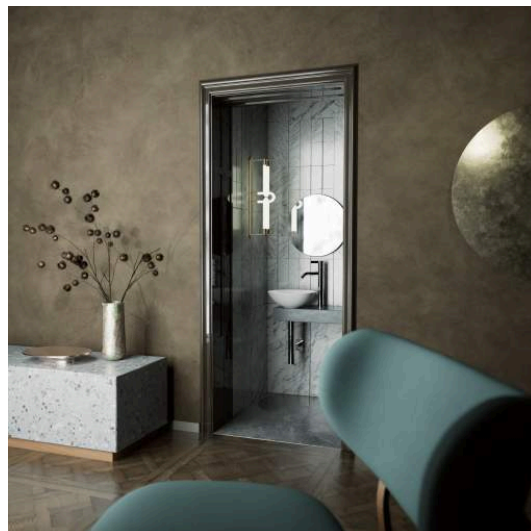

PICCOLO NOVO

Washplace, wall-hung, glazed steel, shelf right, with one tap hole, without overflow, including fixing set, drain valve

DIMENSIONS

Length	555 mm
Width	400 mm
Height	320 mm

COLOUR AND FINISH

■ 710 Nordic Matt

OPTIONS

111 - one tap hole, without overflow

Base unit / Internal lighting

Net weight (kg) : 8

TECHNICAL DRAWINGS

Piccolo Novo

Piccolo Novo is a wash area that creates more space than it occupies—a true space-saving marvel that skillfully balances minimalist elegance with maximum functionality. Despite its compact size, it commands a remarkable presence without overwhelming the room.

Its clever construction and thoughtful design offer a space-efficient solution that never compromises on aesthetics.

Piccolo Novo is not just a functional solution—it's a design piece that impresses with clear lines and harmonious proportions.

A wash area that perfectly combines functionality and beauty while making the most efficient use of space.