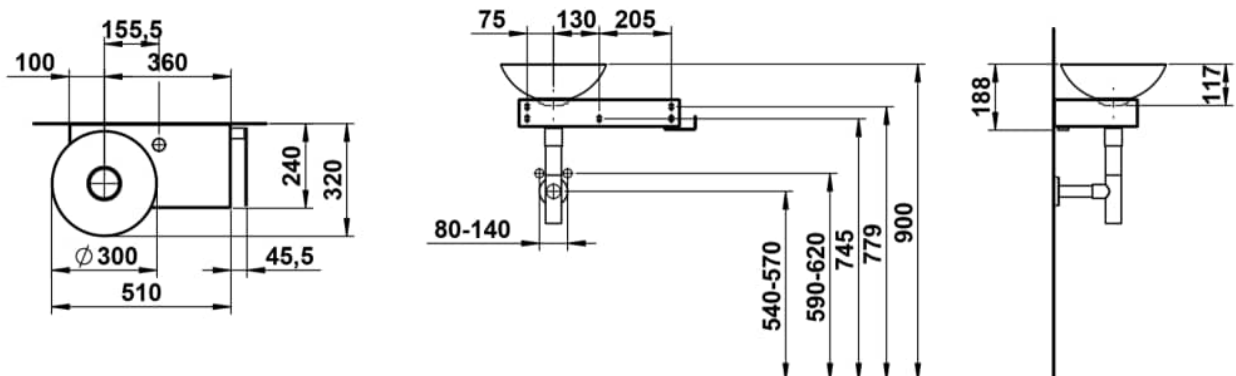

PICCOLO NOVO

Washplace, wall-hung, glazed steel, shelf right, with one tap hole, without overflow, including fixing set, drain valve

DIMENSIONS

Length	555 mm
Width	400 mm
Height	320 mm

COLOUR AND FINISH

■ 710 Nordic Matt

OPTIONS

111 - one tap hole, without overflow

Base unit / Internal lighting

Net weight (kg) : 8

TECHNICAL DRAWINGS

Piccolo Novo

Piccolo Novo is a wash area that creates more space than it occupies—a true space-saving marvel that skillfully balances minimalist elegance with maximum functionality. Despite its compact size, it commands a remarkable presence without overwhelming the room.