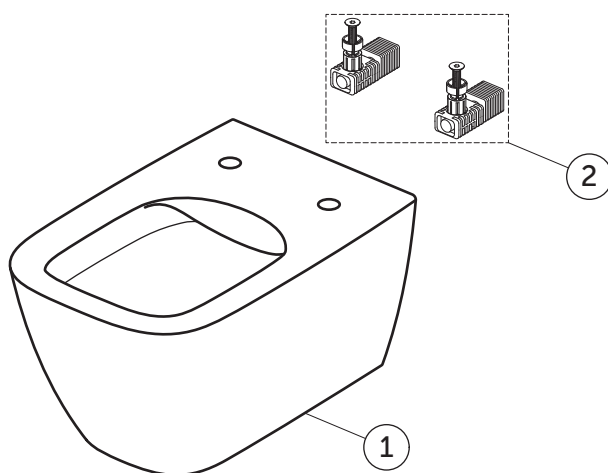

# SPARE PARTS

Wall Hung Bowl  
RimLS+; HF; BXD

T4614MA

I.LIFE B

| Item | Description                               | Spare Code |
|------|---|------------|
| 1    | WHG BOWL RimLS+ HF                        |            |
| 2    | SP EASYFIX+ WH BOWL TOP FIXATION FULL KIT | TR16667    |