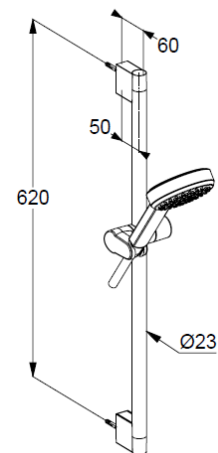

Technische Daten/ Technical Data

KLUDI-DIVE S
shower set 1 S
DN 15

Ref.: 6861039-00

Finishes:
39 matt black

Product description
Manufacturer KLUDI GmbH & Co. KG
Typ: KLUDI-DIVE S
shower set 1 S
Ref.: 6861039-00

hand shower 1 S
flow rate at 3 bar 15 l/min.
(with possibility of limiting to 9 l/min.)
1 spray pattern
with cleaning system
connection G1/2
sieve seal

shower hose
plastic coated
with metal-effect
with conical nuts
anti twist
G1/2 x G1/2 x 1600mm

wall rail 600mm
height-adjustable hand shower hook
with fixing material
for rigid wall mounted

Produktabbildung/ Product picture

Maßzeichnung/ Dimensional drawing

Durchfluss/ Flow rate