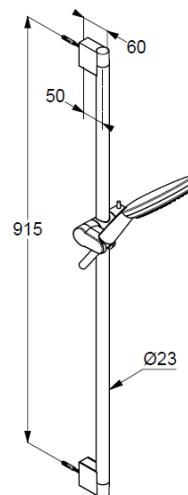

hand shower 3 S  
3 spray pattern  
volume/booster/smooth  
with cleaning system  
connection G1/2  
sieve seal

shower hose  
plastic coated  
with metal-effect  
with conical nuts  
anti twist  
G1/2 x G1/2 x 1600mm

wall rail 900mm  
height-adjustable hand shower hook  
with fixing material  
for rigid wall mounted

### Produktabbildung/ Product picture

### Maßzeichnung/ Dimensional drawing