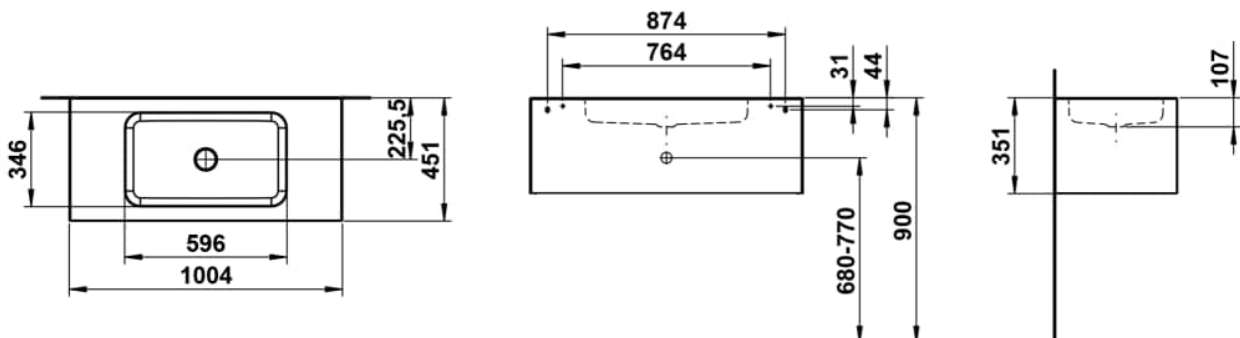

FOLIO

Washplace, wall-hung, glazed steel, without tap bank, without tap hole, without overflow, side shelves, including fixing set, drain valve

DIMENSIONS

Length	1004 mm
Width	450 mm
Height	350 mm

COLOUR AND FINISH

Glazed base

Installation type : Wall-hung

Internal Shape : 6 - Rectangular

Material : Glazed steel

Net weight (kg) : 50.5

Overflow type : Standard

Plug and Waste : Included

Shape : Rectangular

Taphole configuration : No tapholes

Trap : Included

Waste : Included

Weight (Kg) : 50.5

Without overflow

TECHNICAL DRAWINGS

FOLIO

FOLIO is more than just a washbasin. It is a composition—the perfect fusion of form, function, and material. FOLIO doesn't merely integrate into a space; it redefines it.

Its clear geometry, minimal radii, and flat surfaces are the result of high-precision craftsmanship. A 3 mm-thin cover made of glazed steel folds precisely around the washbasin—enveloping it like a delicate sheet—telling a story of artisanal precision and intelligent design with every touch.