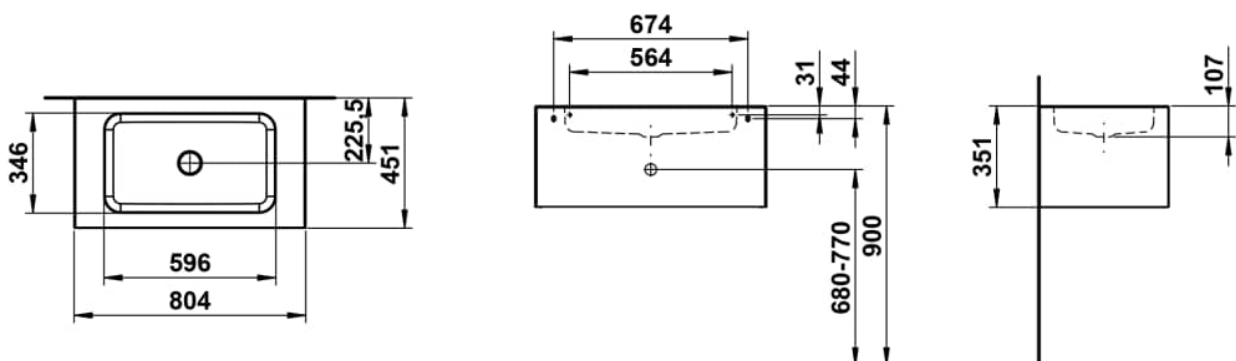

FOLIO

Washplace, wall-hung, glazed steel, without tap hole, without tap bank, without overflow, including fixing set, drain valve

DIMENSIONS

Length	804 mm
Width	450 mm
Height	350 mm

COLOUR AND FINISH

■ 523 Shadow Earth, Silk-Matt Lacquer

OPTIONS

112 - without tap hole, without overflow

Back glazed

Bowl length (mm) : 804

Bowl position : Central

Bowl width (mm) : 451

Fixing kit : Included

Glazed base

Installation type : Wall-hung

Internal Shape : 6 - Rectangular

Material : Glazed steel

Net weight (kg) : 40.5

Overflow type : Standard

Plug and Waste : Included

Shape : Rectangular

Taphole configuration : No tapholes

Trap : Included

Waste : Included

Weight (Kg) : 40.5

Without overflow

TECHNICAL DRAWINGS

FOLIO

FOLIO is more than just a washbasin. It is a composition—the perfect fusion of form, function, and material. FOLIO doesn't merely integrate into a space; it redefines it.